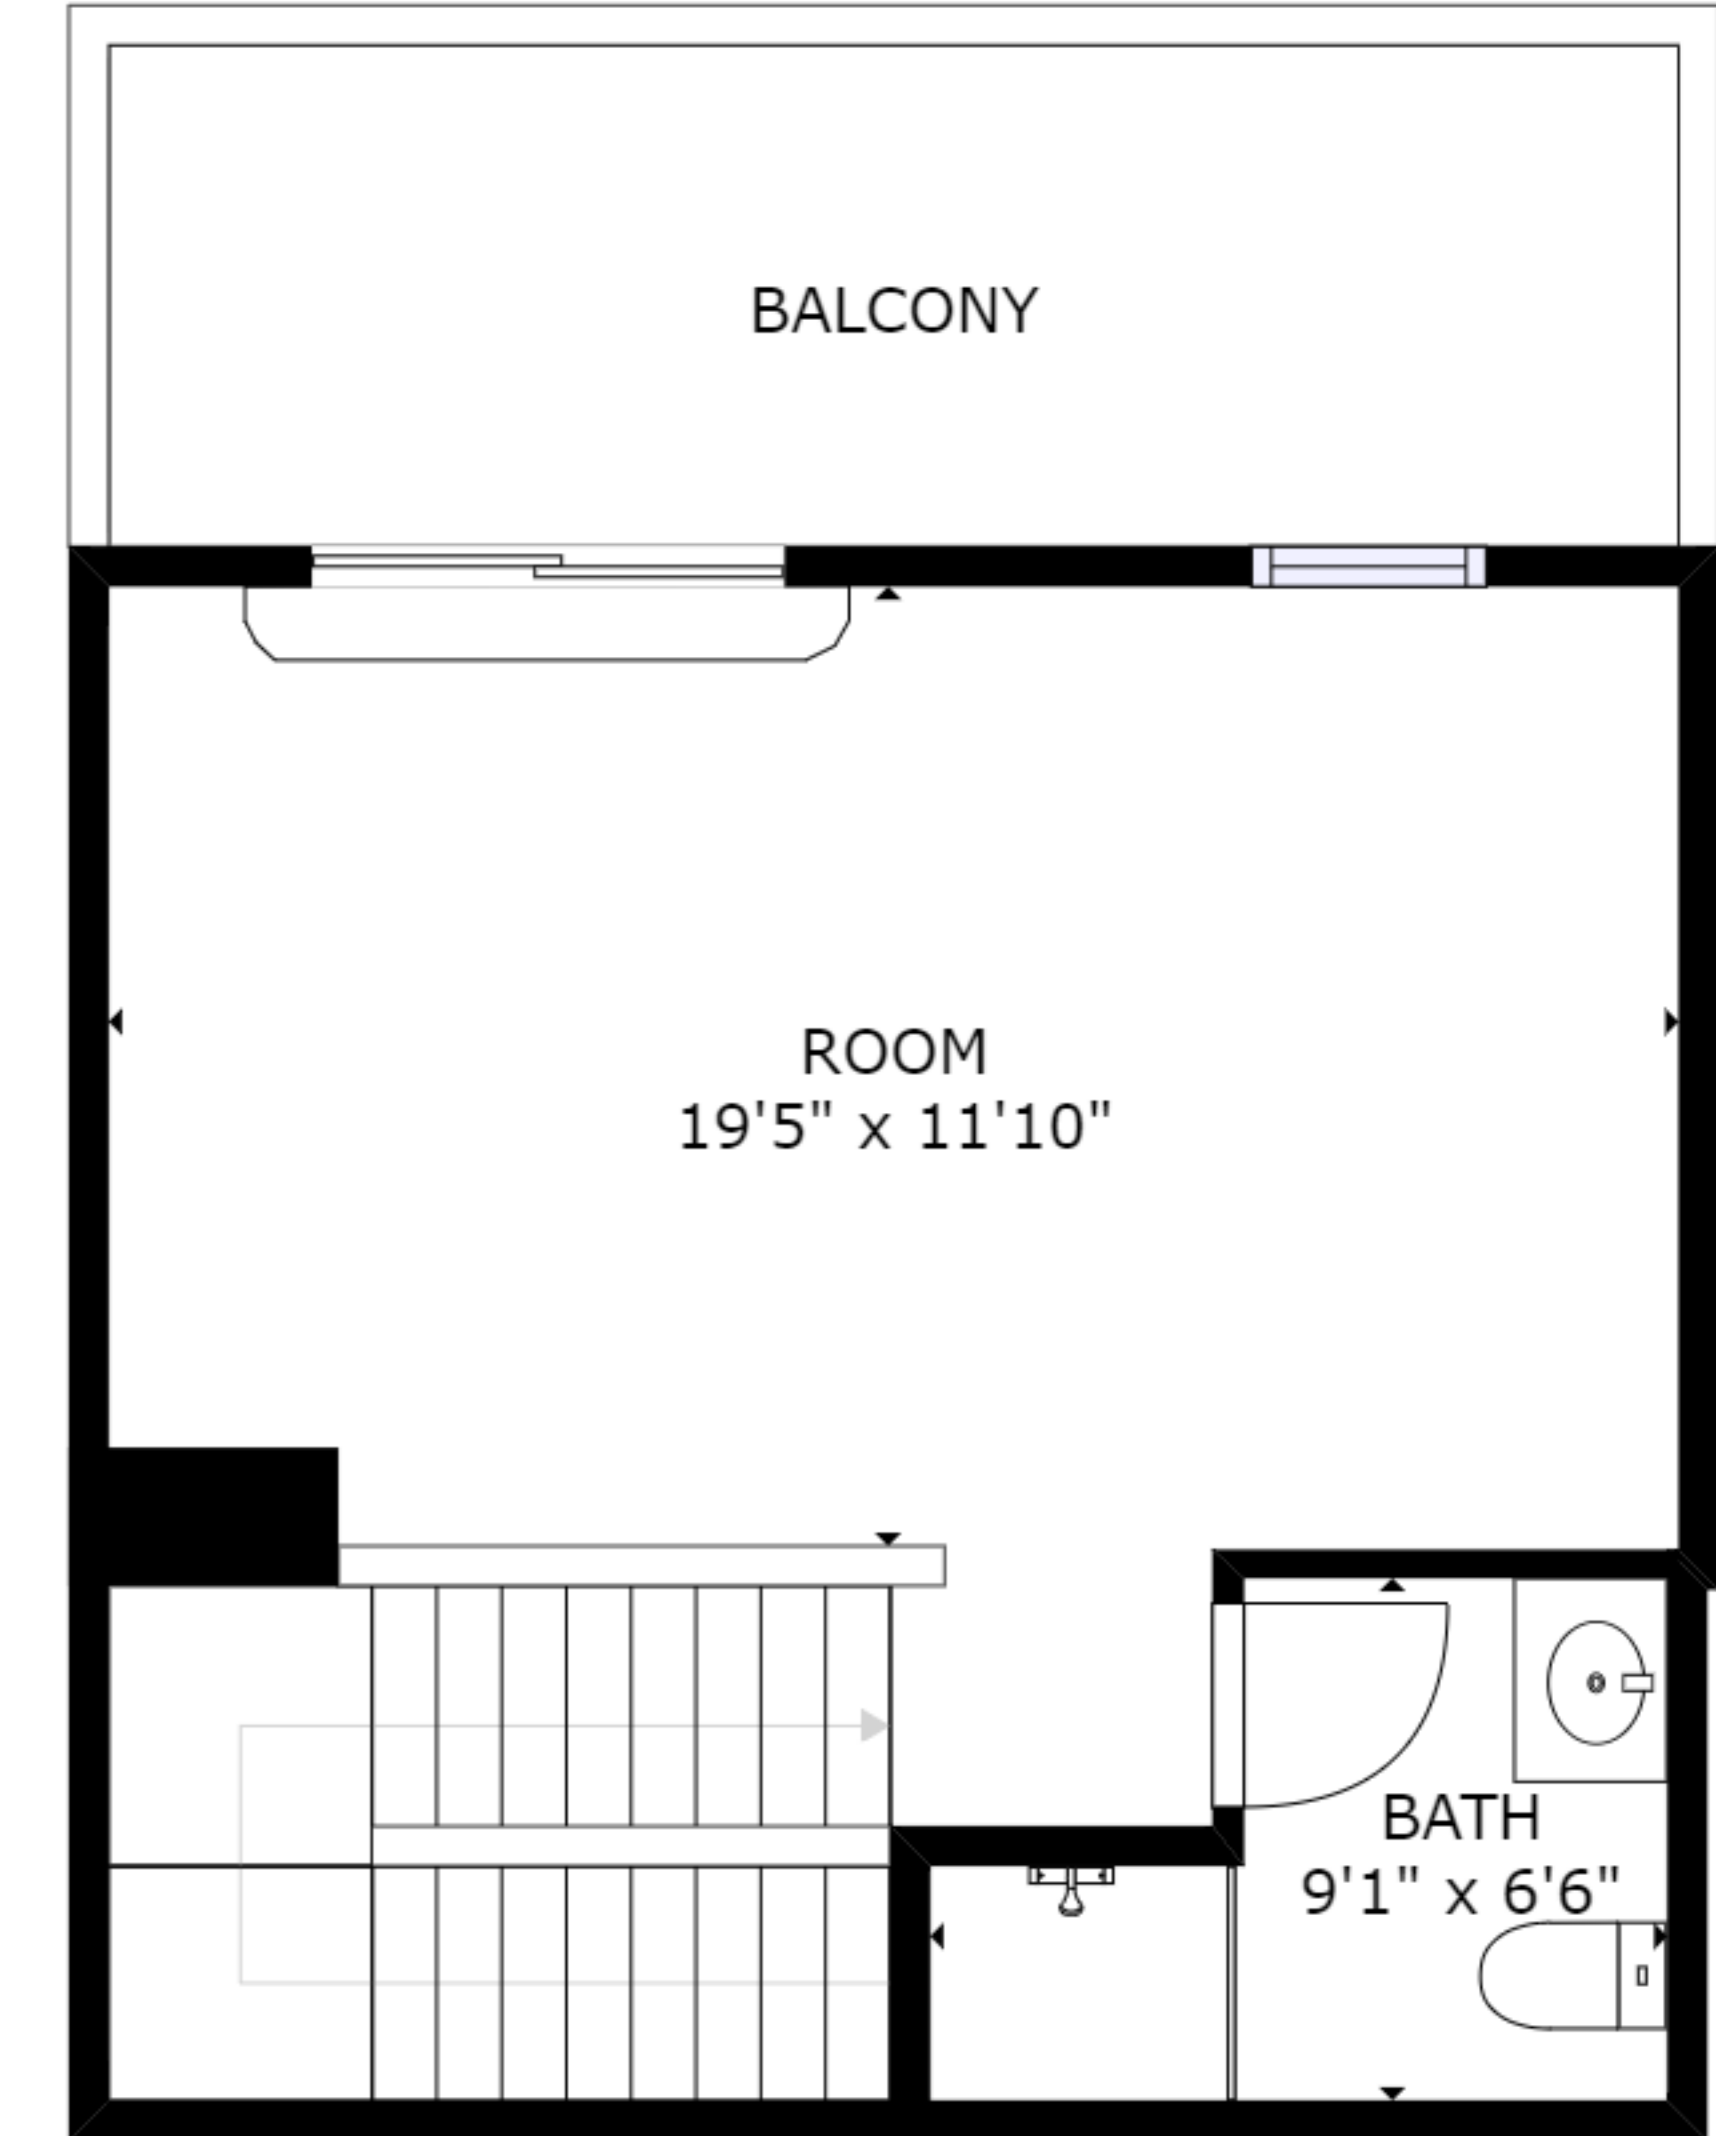

FLOOR 1

FLOOR 2

FLOOR 3

FLOOR 4

GROSS INTERNAL AREA

FLOOR 1: 303 sq ft, FLOOR 2: 690 sq ft

FLOOR 3: 690 sq ft, FLOOR 4: 363 sq ft

EXCLUDED AREAS: , GARAGE: 373 sq ft

TOTAL: 2046 sq ft

SIZES AND DIMENSIONS ARE APPROXIMATE, ACTUAL MAY VARY.