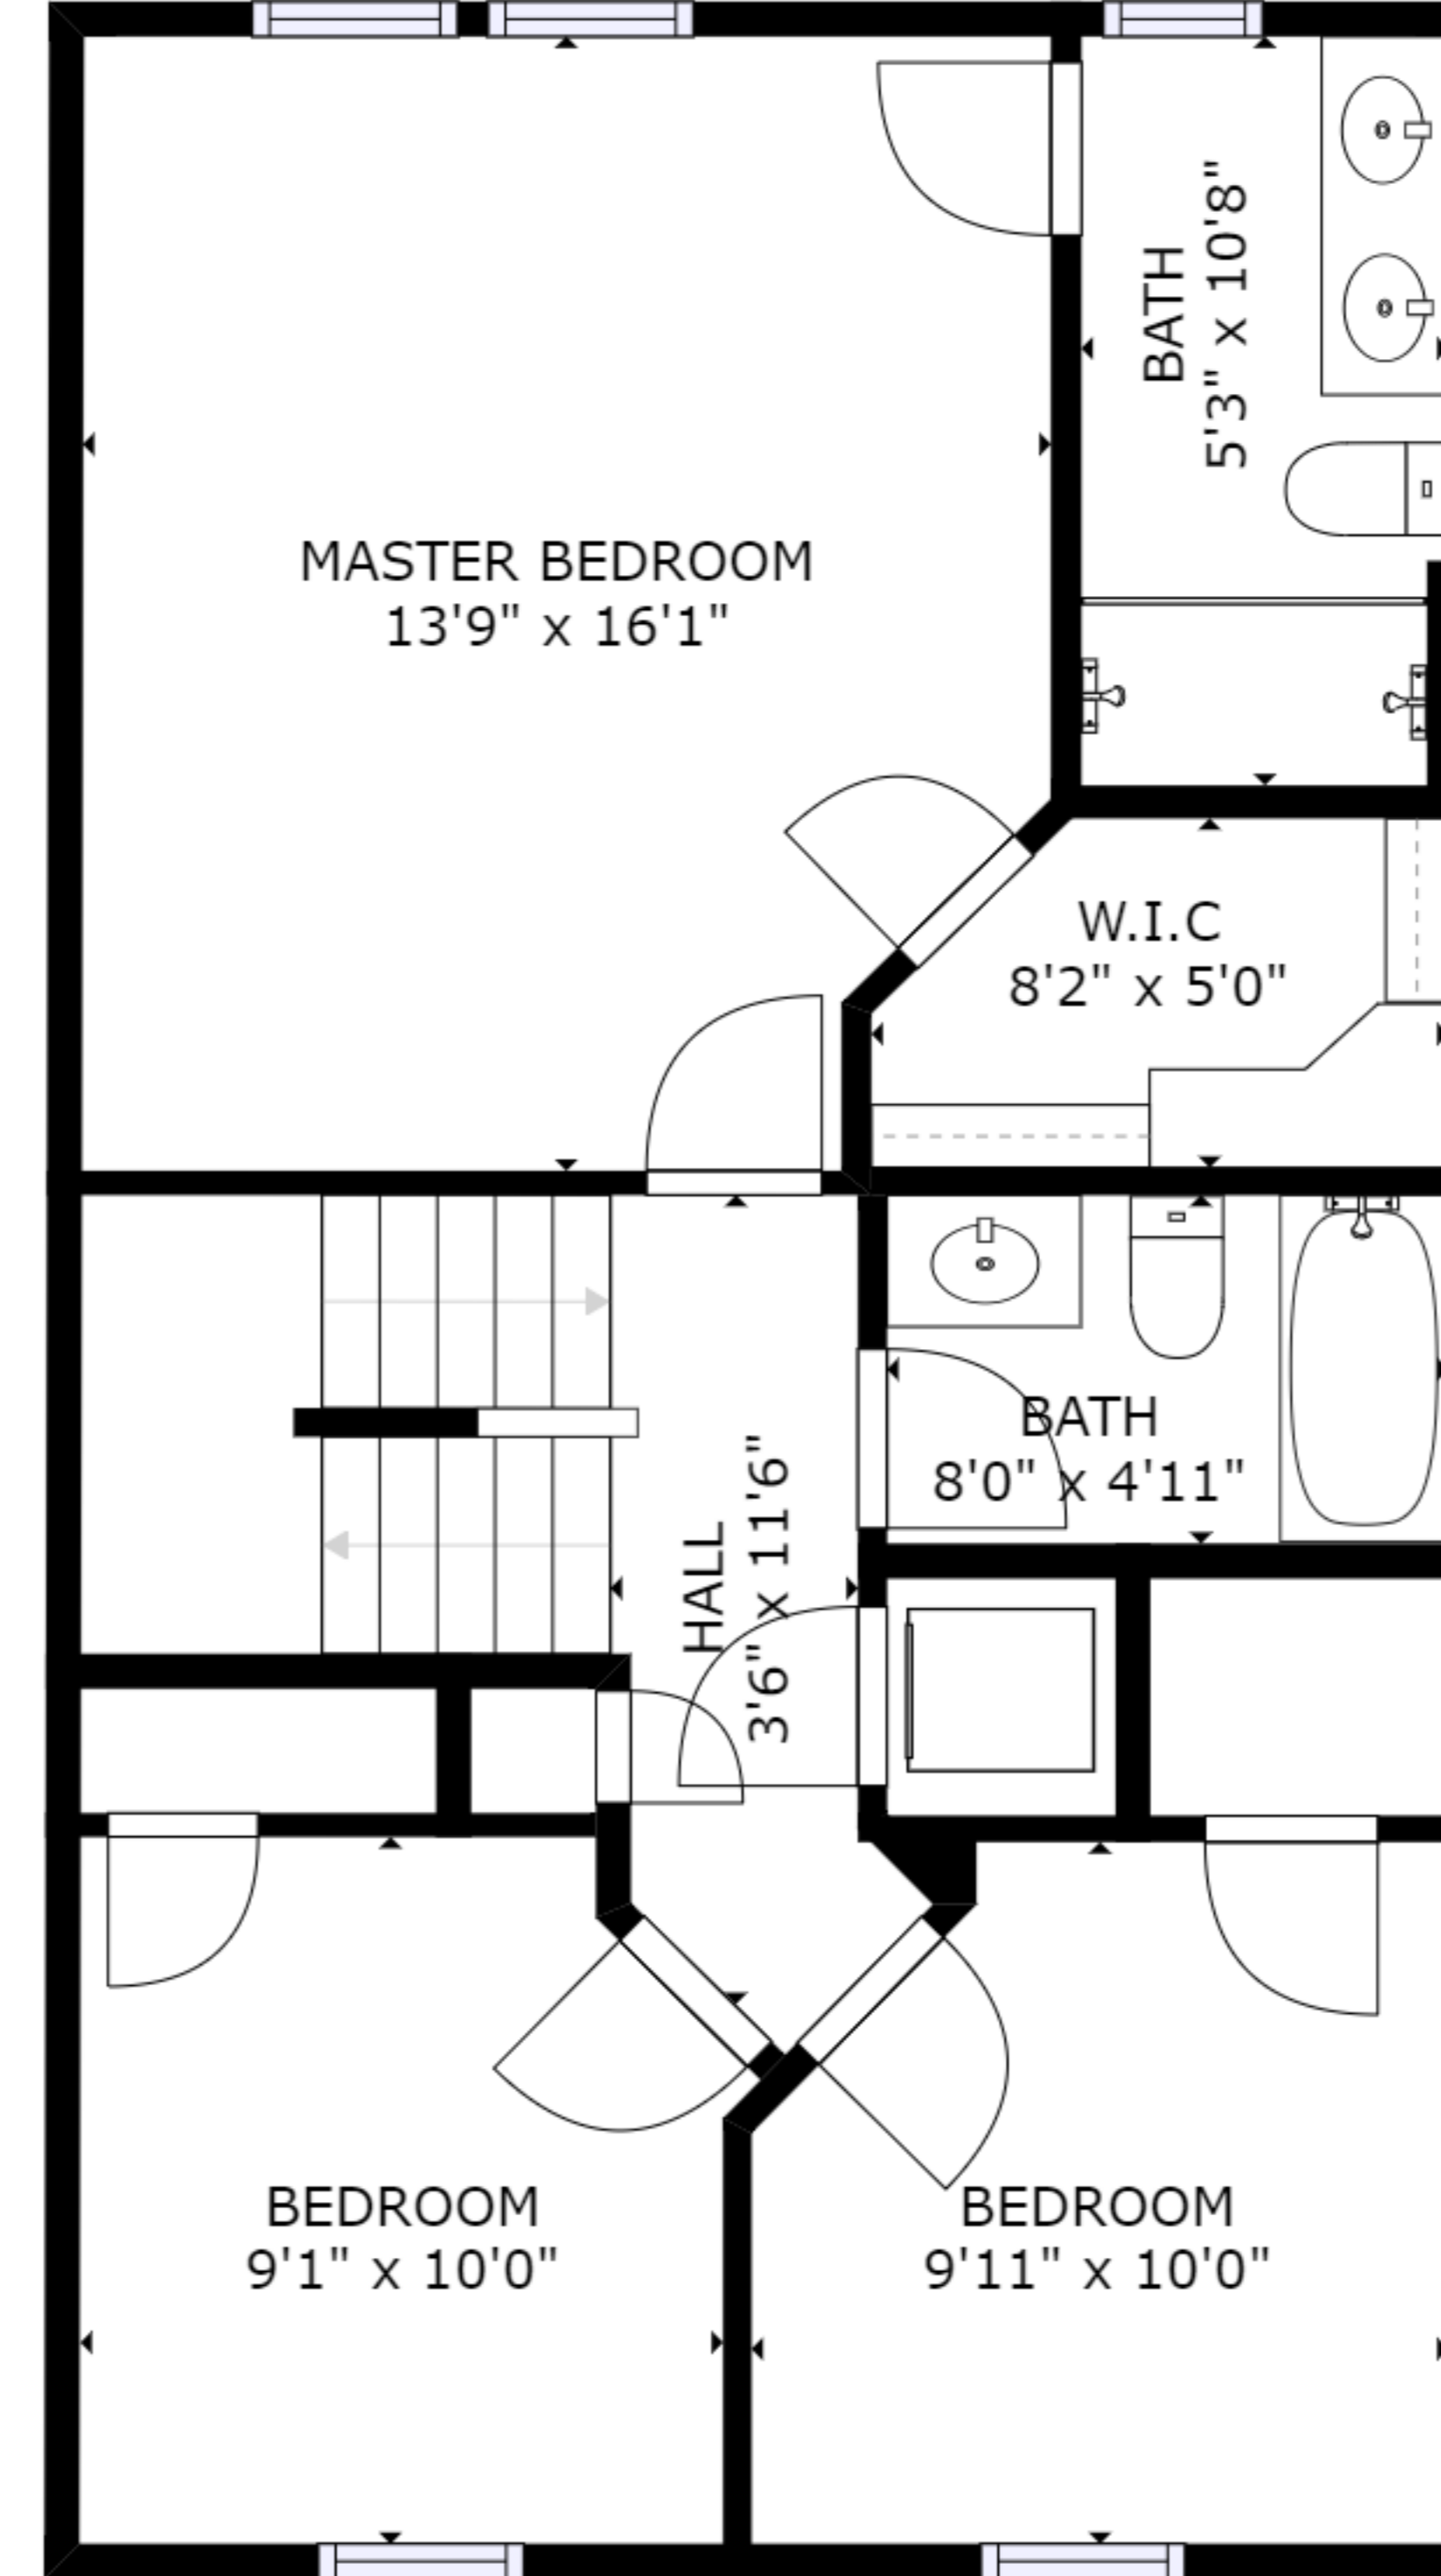

FLOOR 1

FLOOR 2

FLOOR 3

FLOOR 4

GROSS INTERNAL AREA

FLOOR 1: 303 sq ft, FLOOR 2: 690 sq ft

FLOOR 3: 690 sq ft, FLOOR 4: 363 sq ft

EXCLUDED AREAS: , GARAGE: 373 sq ft

TOTAL: 2046 sq ft

SIZES AND DIMENSIONS ARE APPROXIMATE, ACTUAL MAY VARY.