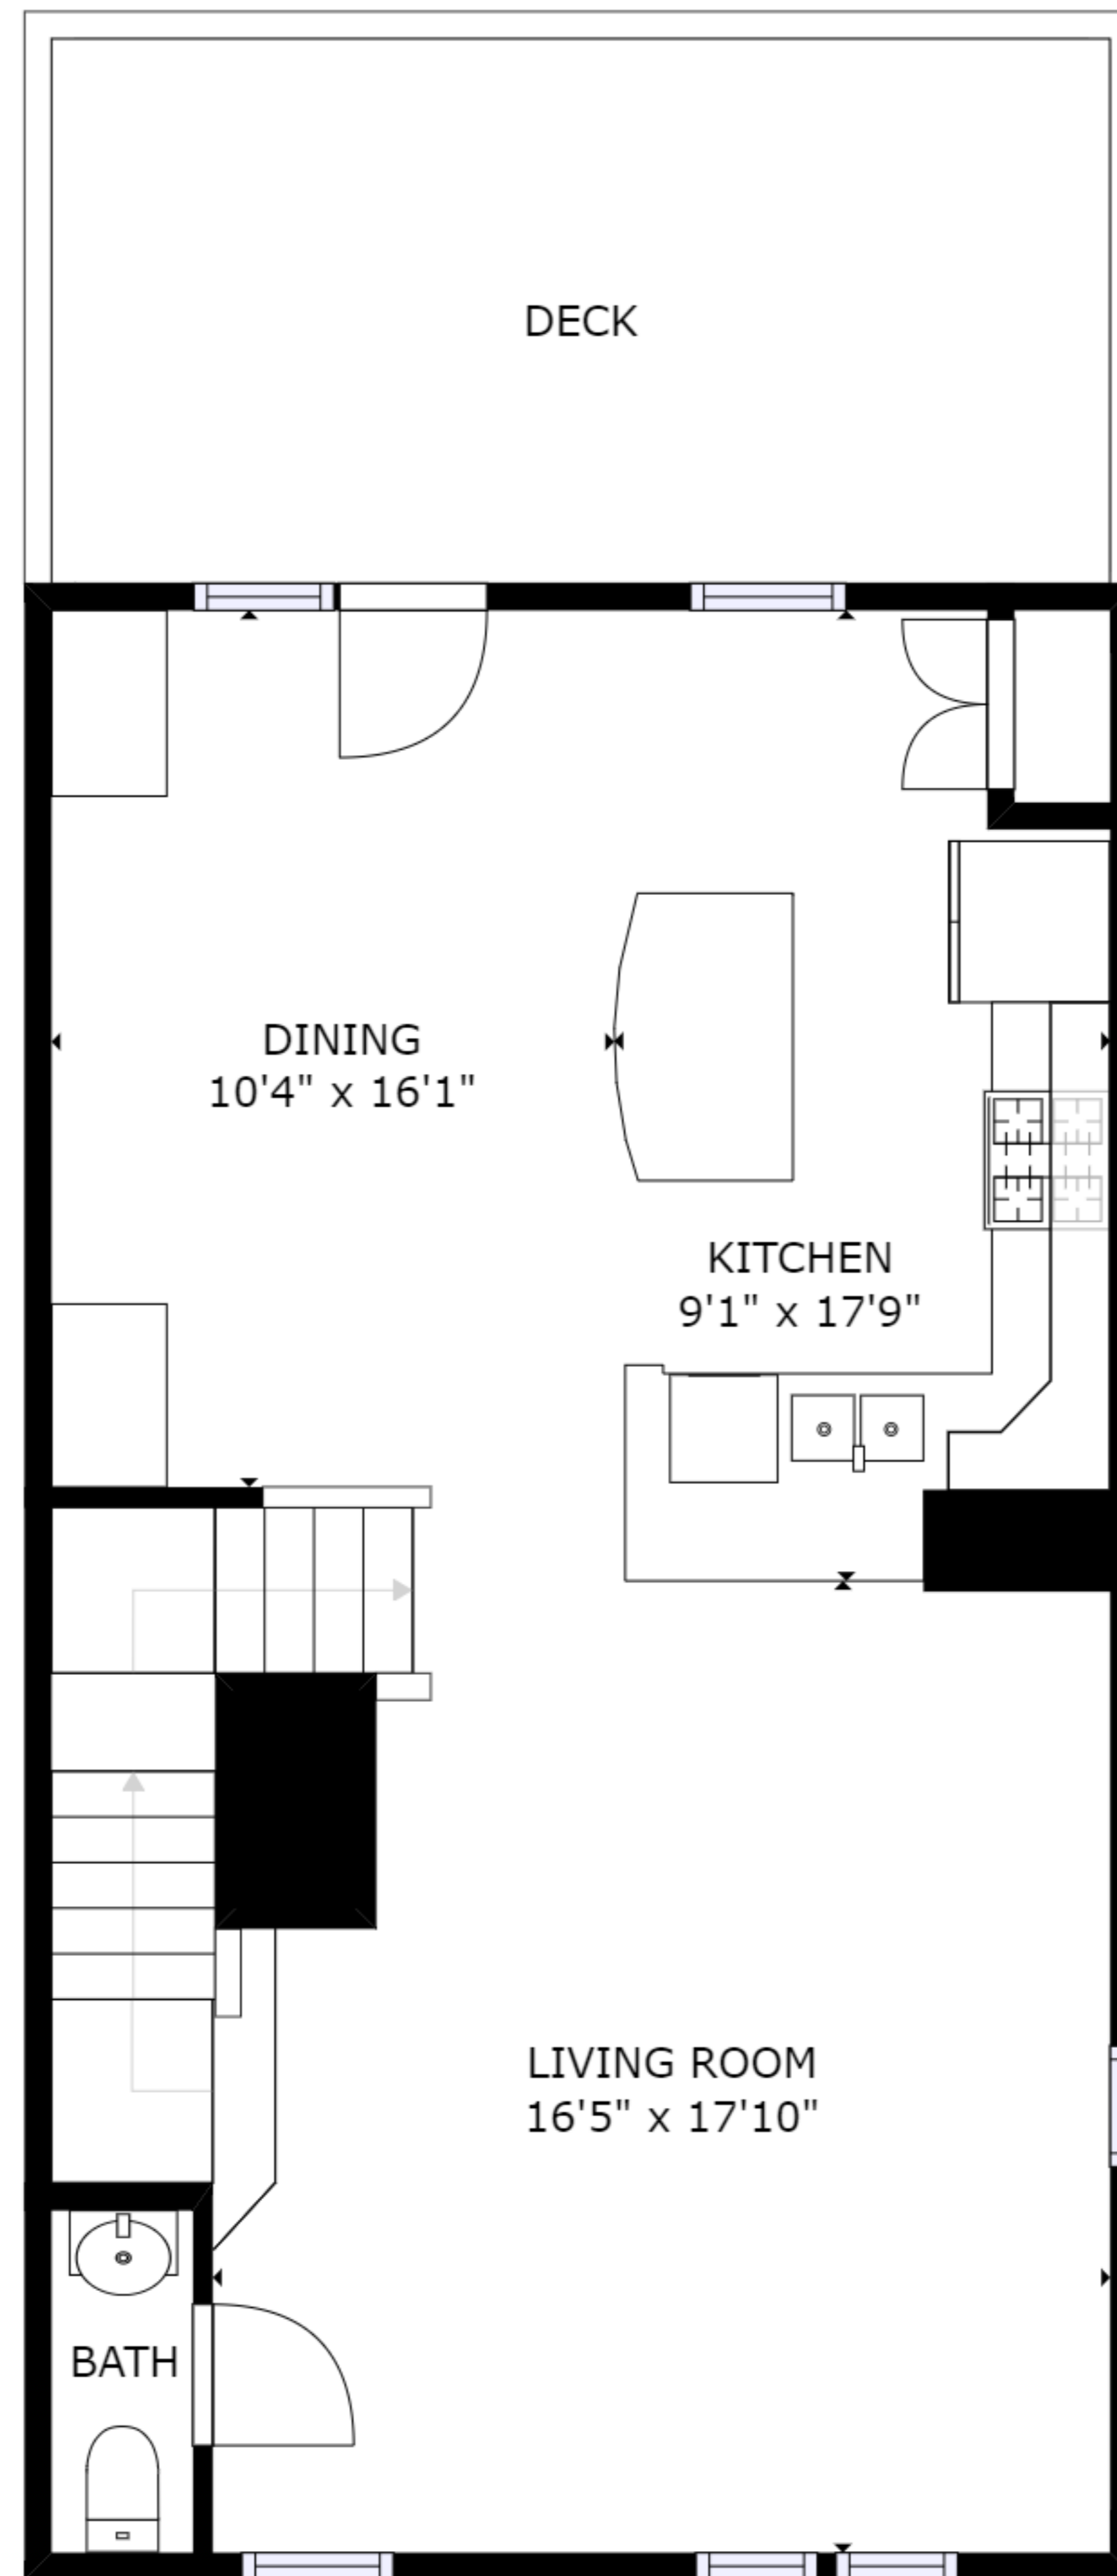

FLOOR 1

FLOOR 2

FLOOR 3

FLOOR 4

GROSS INTERNAL AREA

FLOOR 1: 303 sq ft, FLOOR 2: 690 sq ft

FLOOR 3: 690 sq ft, FLOOR 4: 363 sq ft

EXCLUDED AREAS: , GARAGE: 373 sq ft

TOTAL: 2046 sq ft

SIZES AND DIMENSIONS ARE APPROXIMATE, ACTUAL MAY VARY.