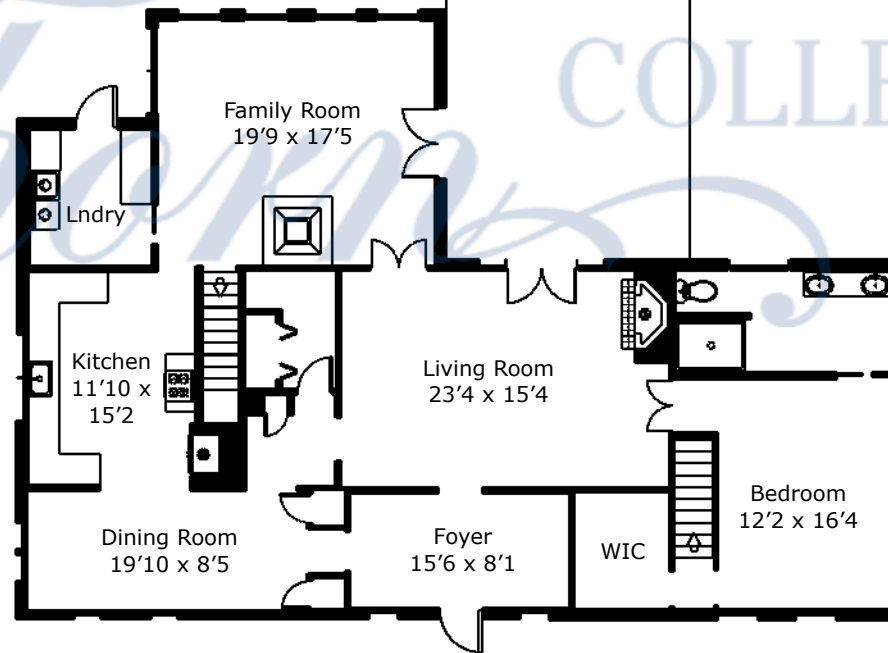

1915 Cardinal Rd

Dunedin, FL 34698

Ground Floor

The *Home* COLLECTION

FloorPlanNinja.com

1915 Cardinal Rd

Dunedin, FL 34698

2nd Floor