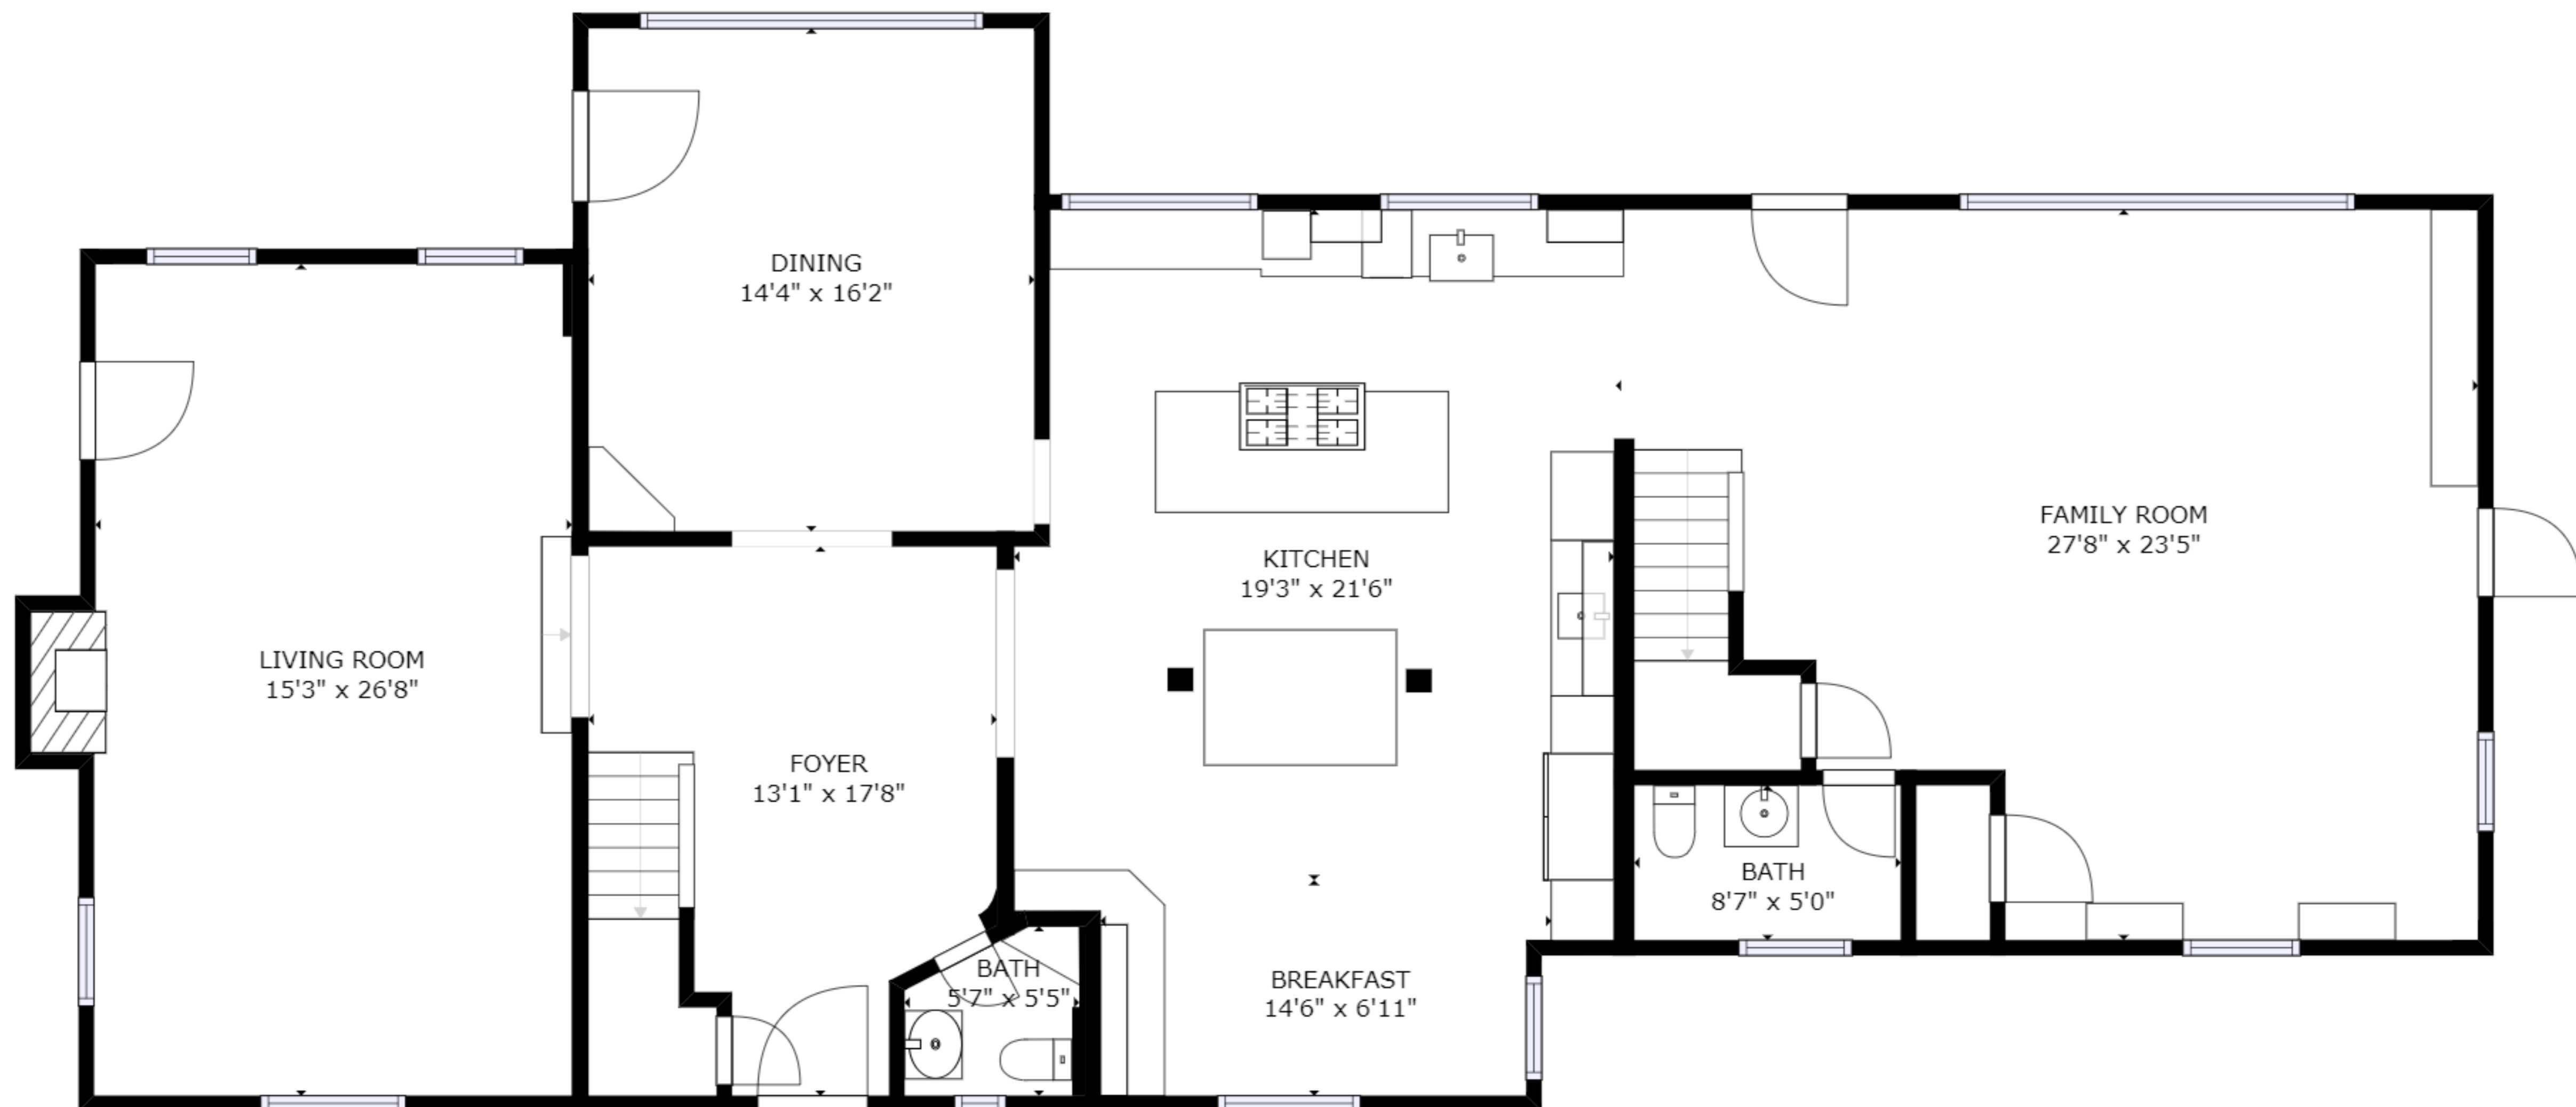

FLOOR 2

FLOOR 1

GROSS INTERNAL AREA
 FLOOR 1: 2089 sq ft, FLOOR 2: 2076 sq ft
 TOTAL: 4165 sq ft
 SIZES AND DIMENSIONS ARE APPROXIMATE, ACTUAL MAY VARY.