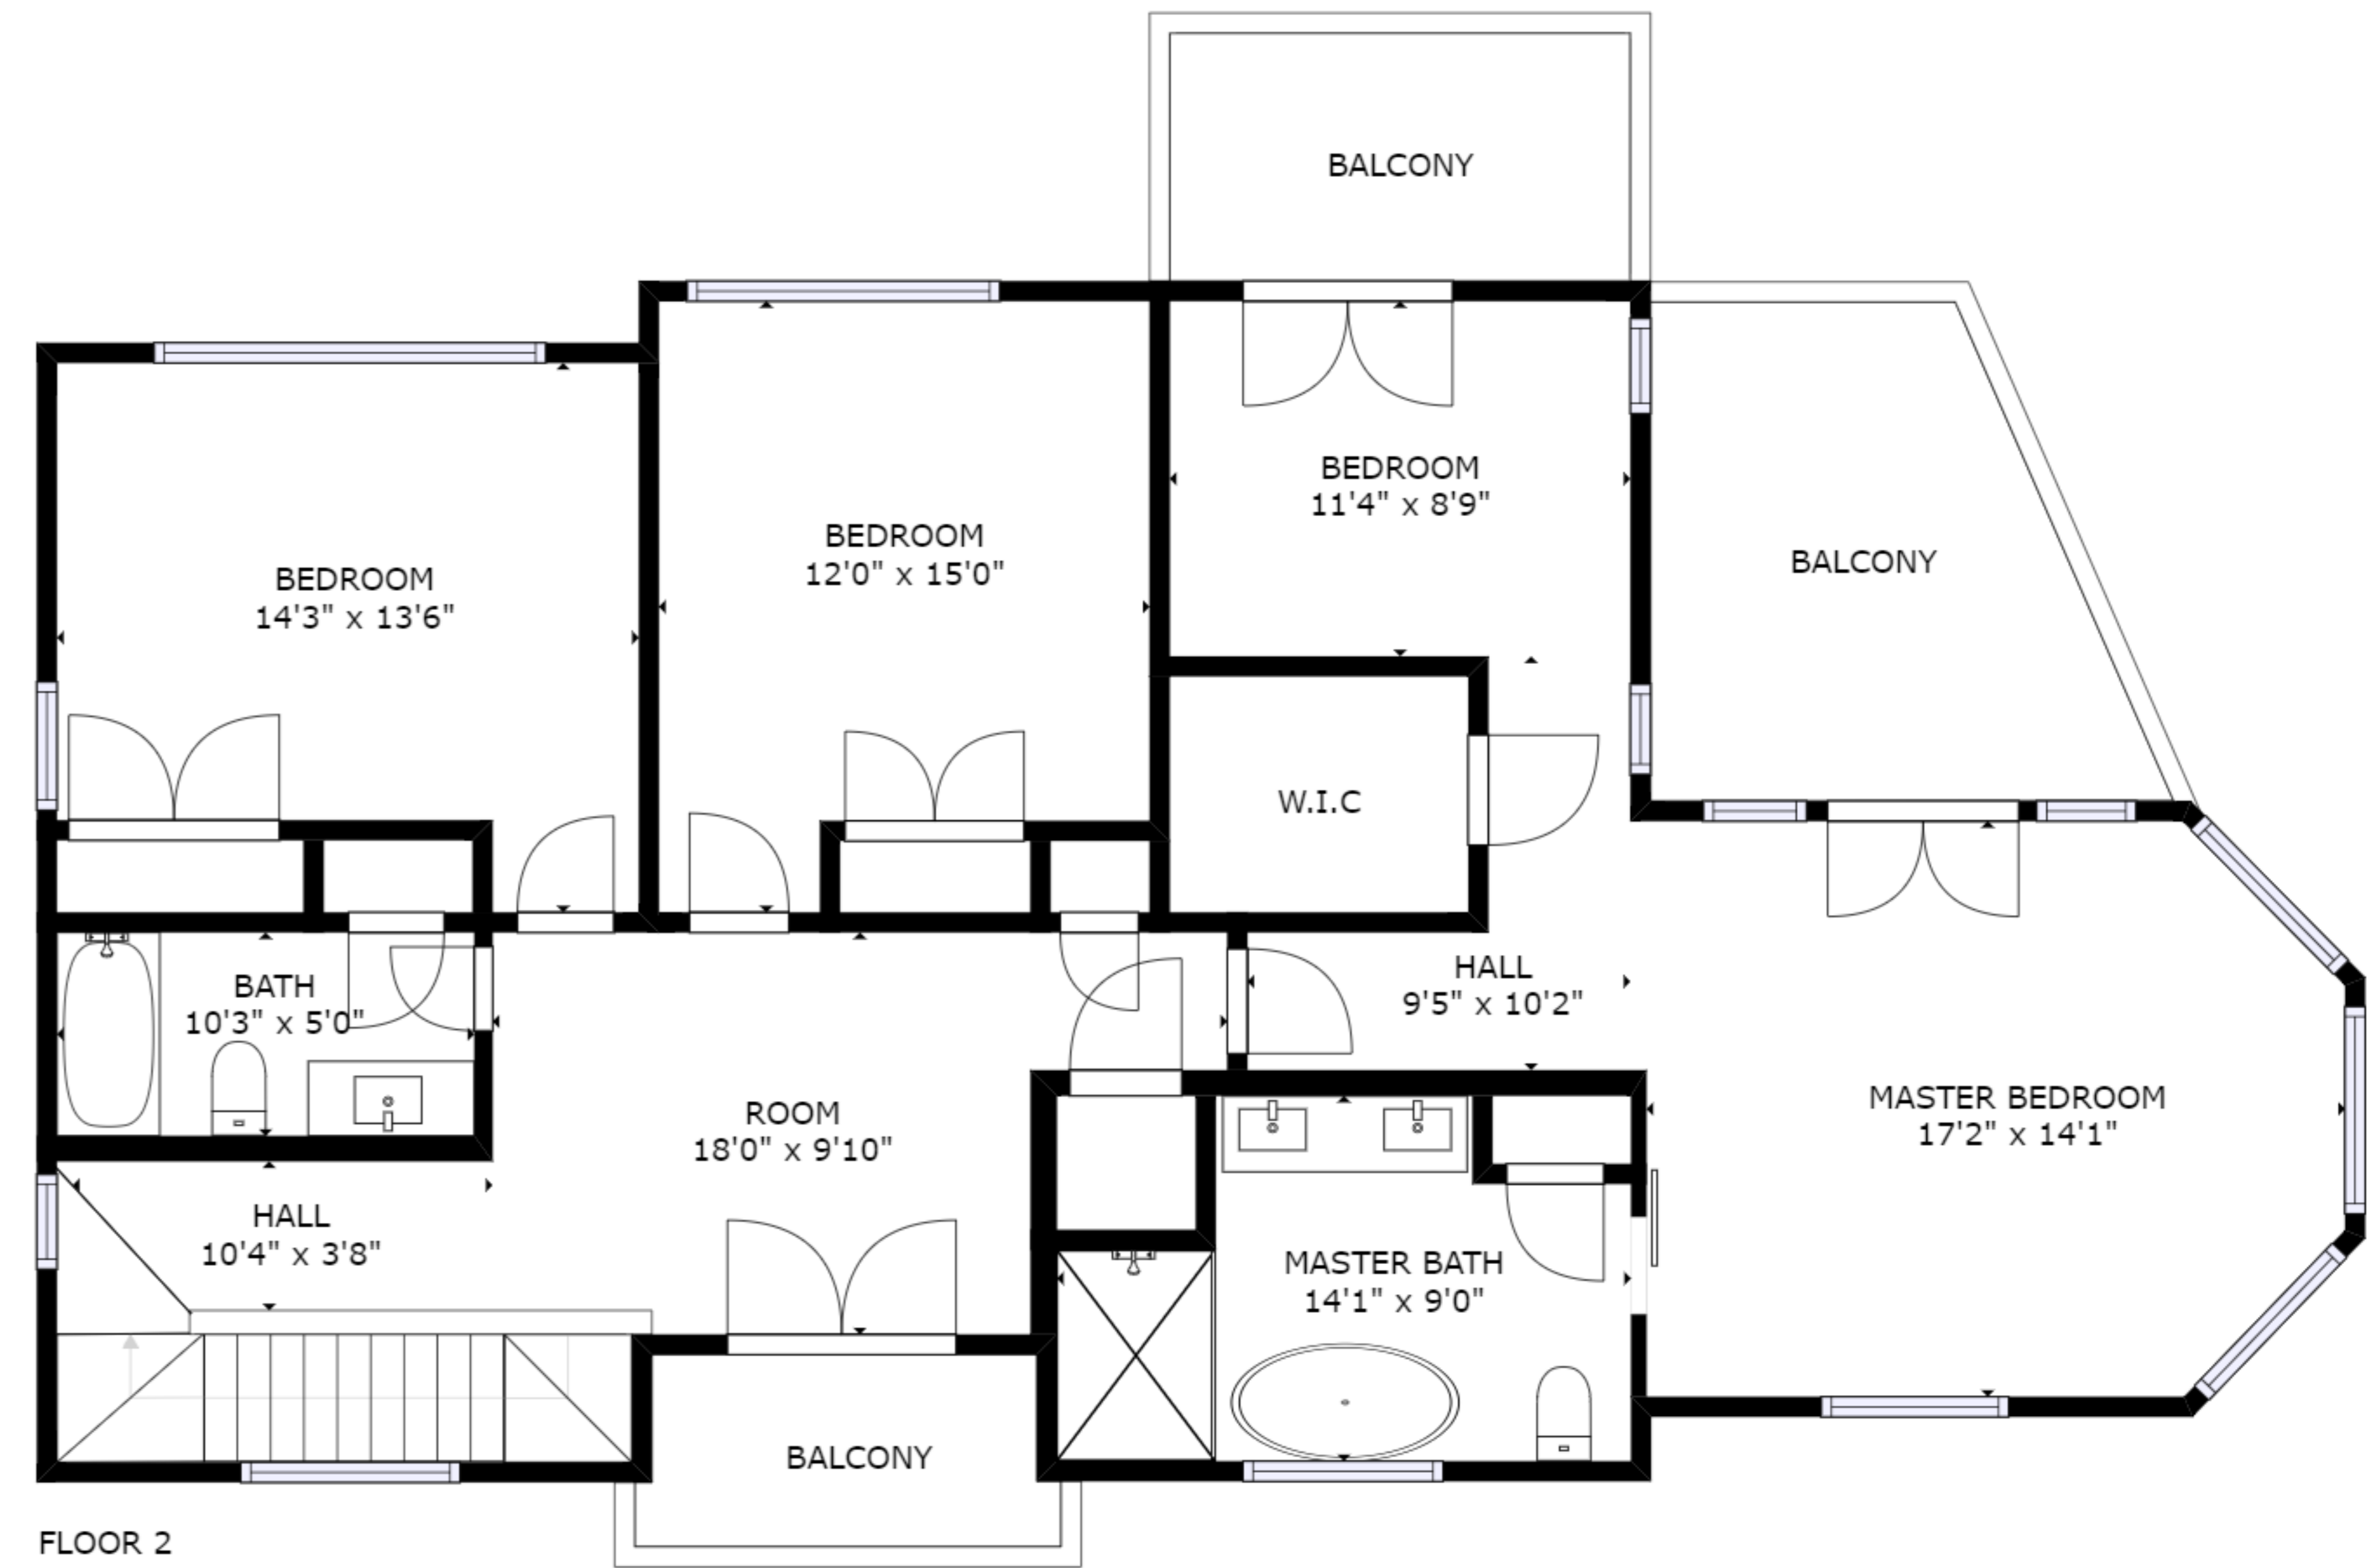

FLOOR 1

FLOOR 2

GROSS INTERNAL AREA
 FLOOR 1: 1332 sq ft, FLOOR 2: 1275 sq ft
 TOTAL: 2607 sq ft
 SIZES AND DIMENSIONS ARE APPROXIMATE, ACTUAL MAY VARY.