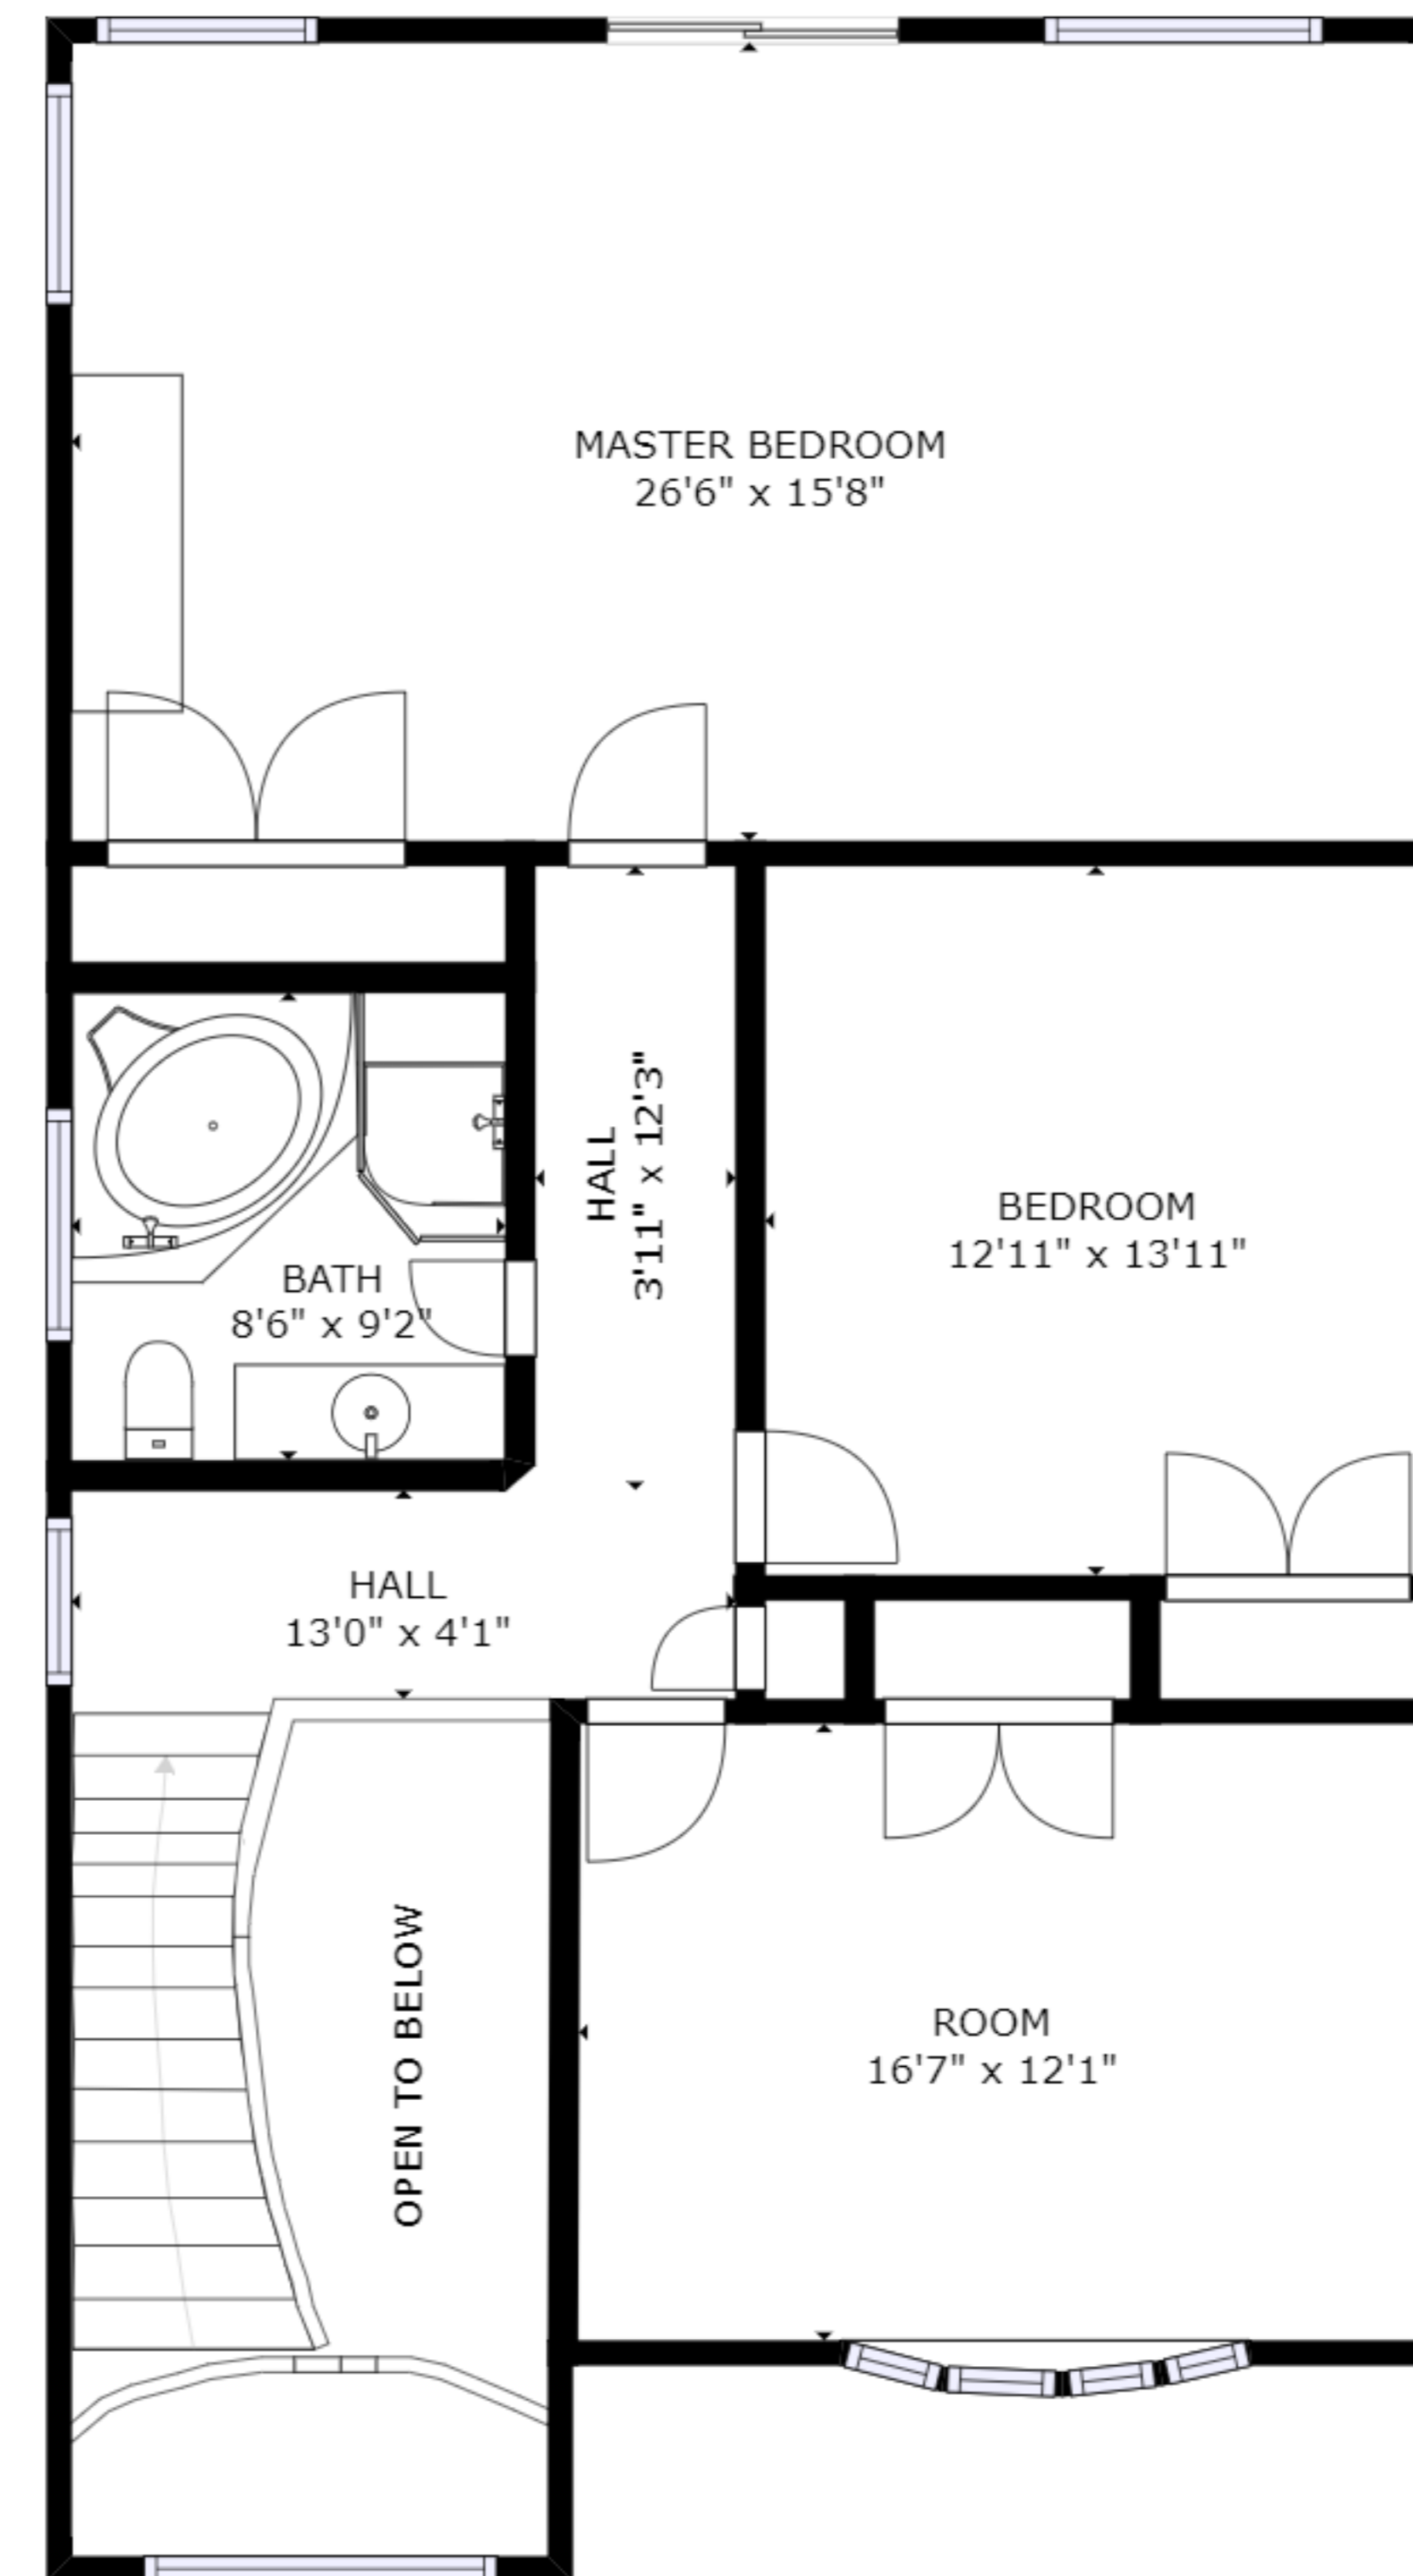

FLOOR 1

FLOOR 2

GROSS INTERNAL AREA
 FLOOR 1: 1227 sq ft, FLOOR 2: 1133 sq ft
 TOTAL: 2360 sq ft
 SIZES AND DIMENSIONS ARE APPROXIMATE, ACTUAL MAY VARY.