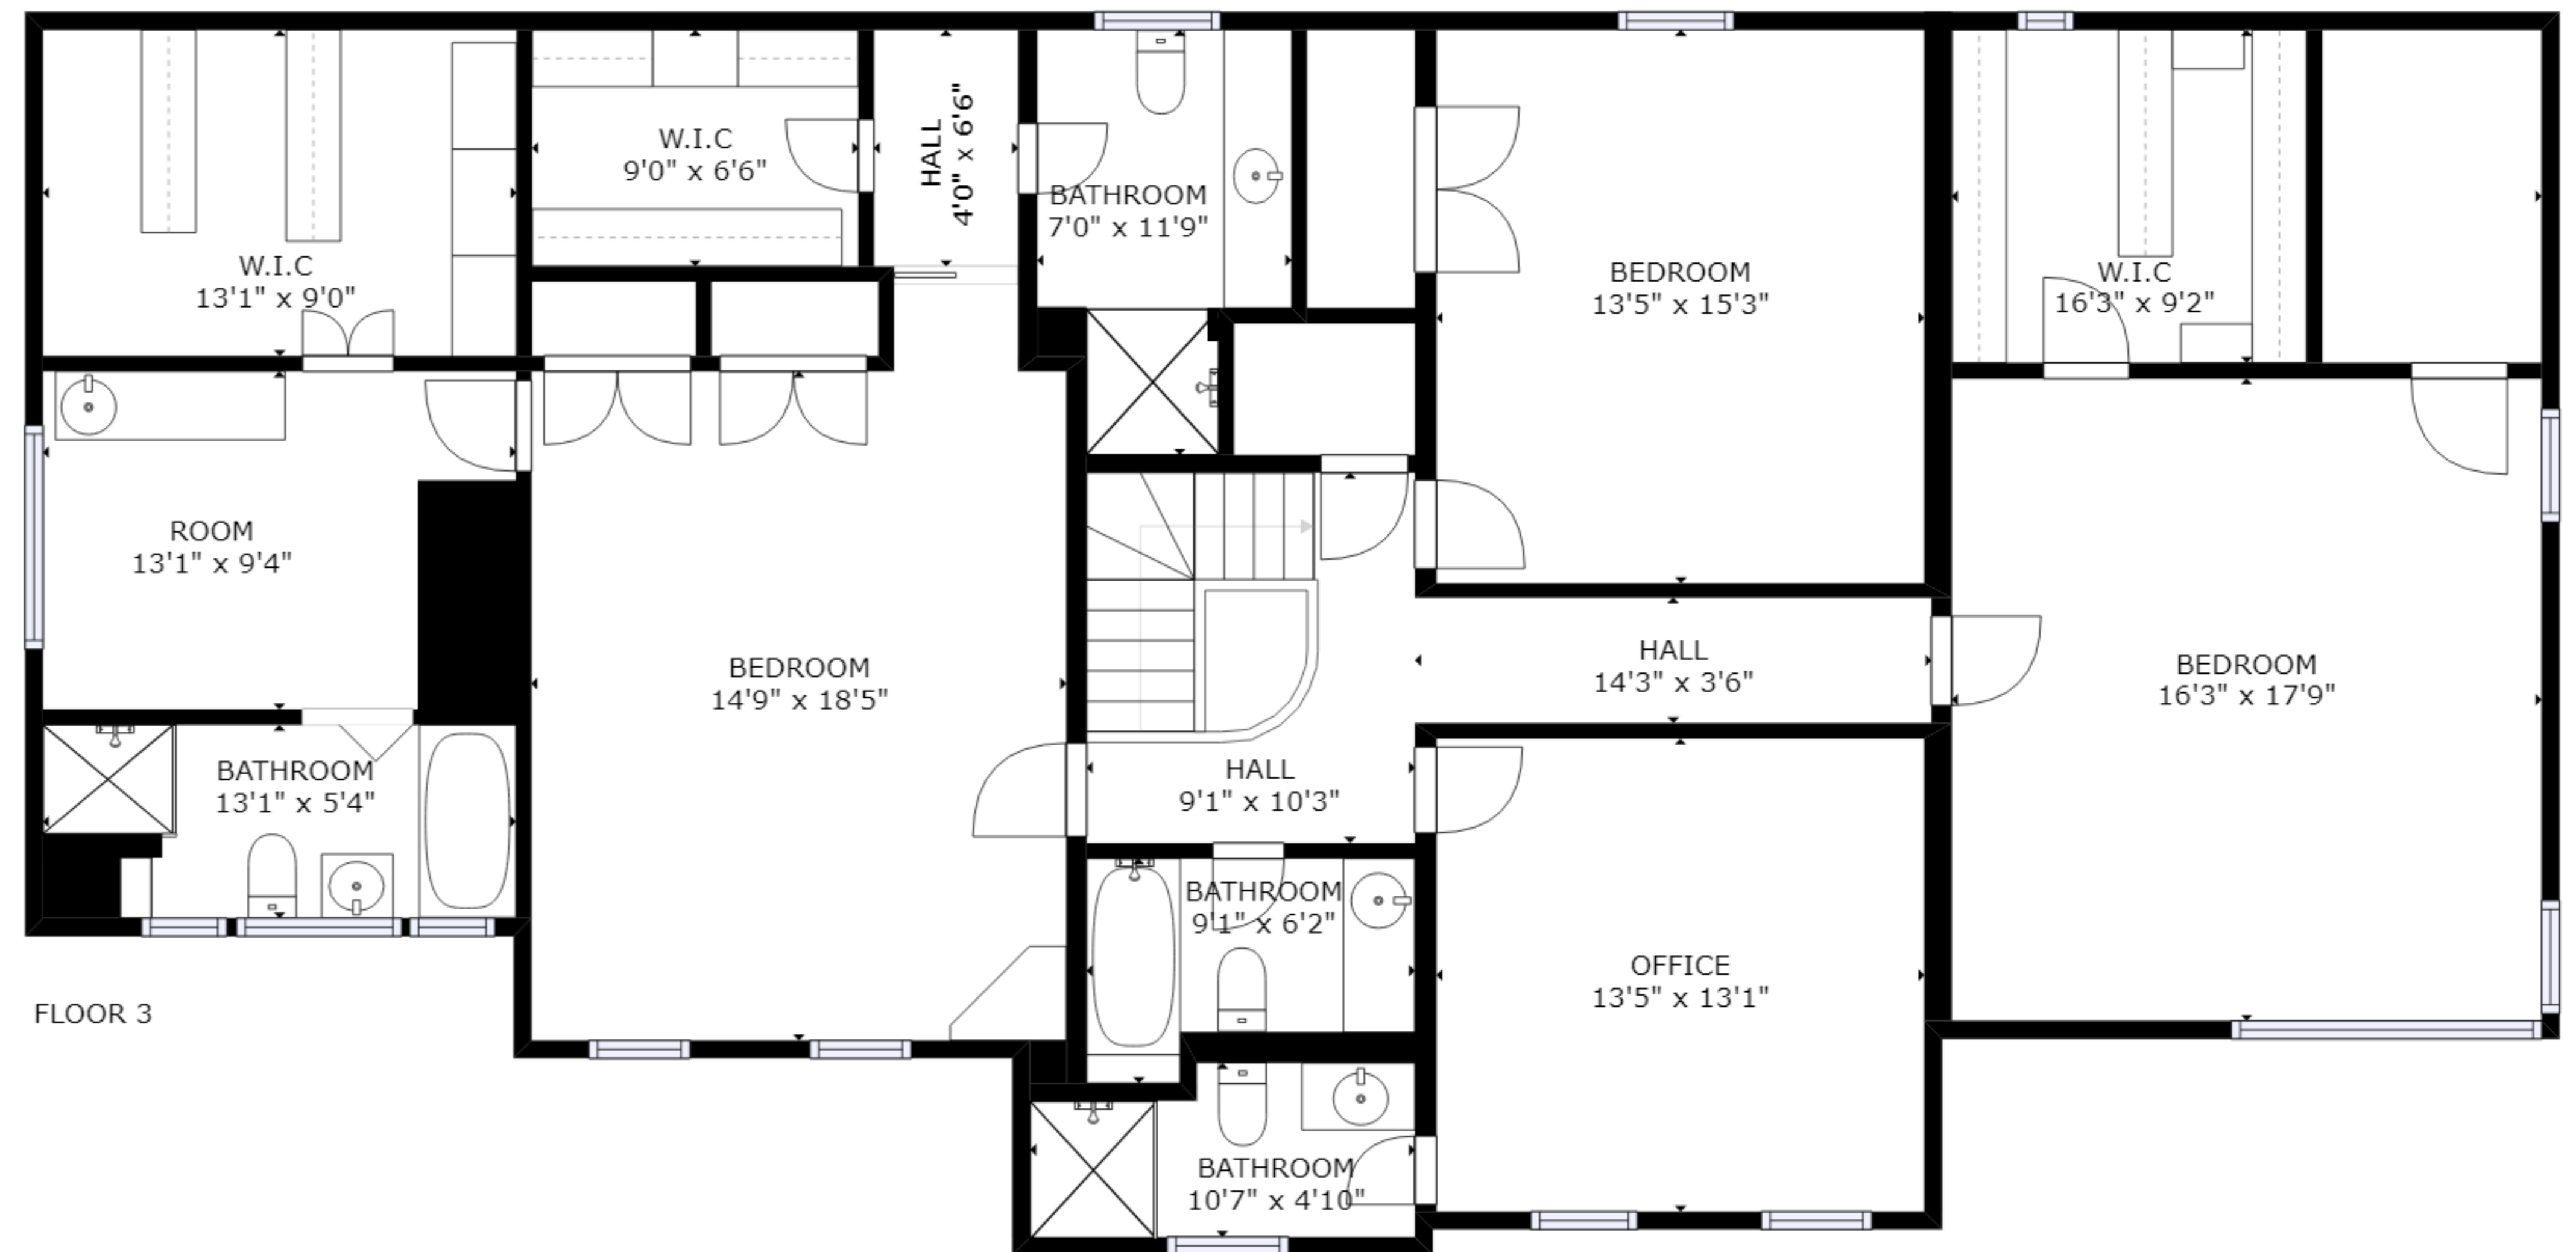

FLOOR 1

FLOOR 3

FLOOR 2

GROSS INTERNAL AREA  
 FLOOR 1: 1096 sq ft, FLOOR 2: 1657 sq ft  
 FLOOR 3: 1980 sq ft  
 TOTAL: 4732 sq ft

SIZES AND DIMENSIONS ARE APPROXIMATE, ACTUAL MAY VARY.