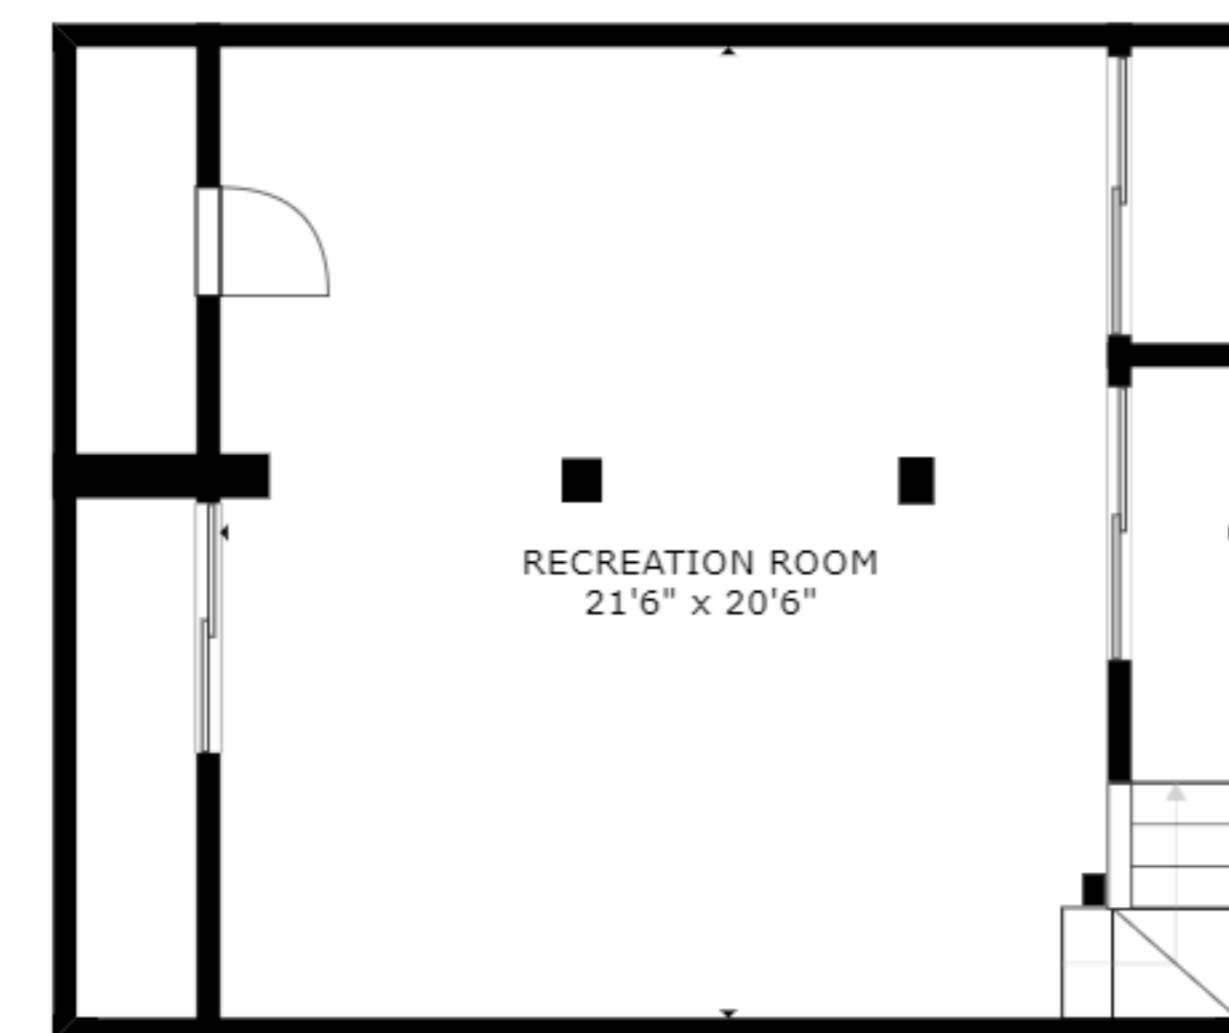

FLOOR 2

FLOOR 1

FLOOR 3

GROSS INTERNAL AREA
 FLOOR 1: 502 sq ft, FLOOR 2: 1704 sq ft
 FLOOR 3: 1624 sq ft
 TOTAL: 3830 sq ft

SIZES AND DIMENSIONS ARE APPROXIMATE, ACTUAL MAY VARY.