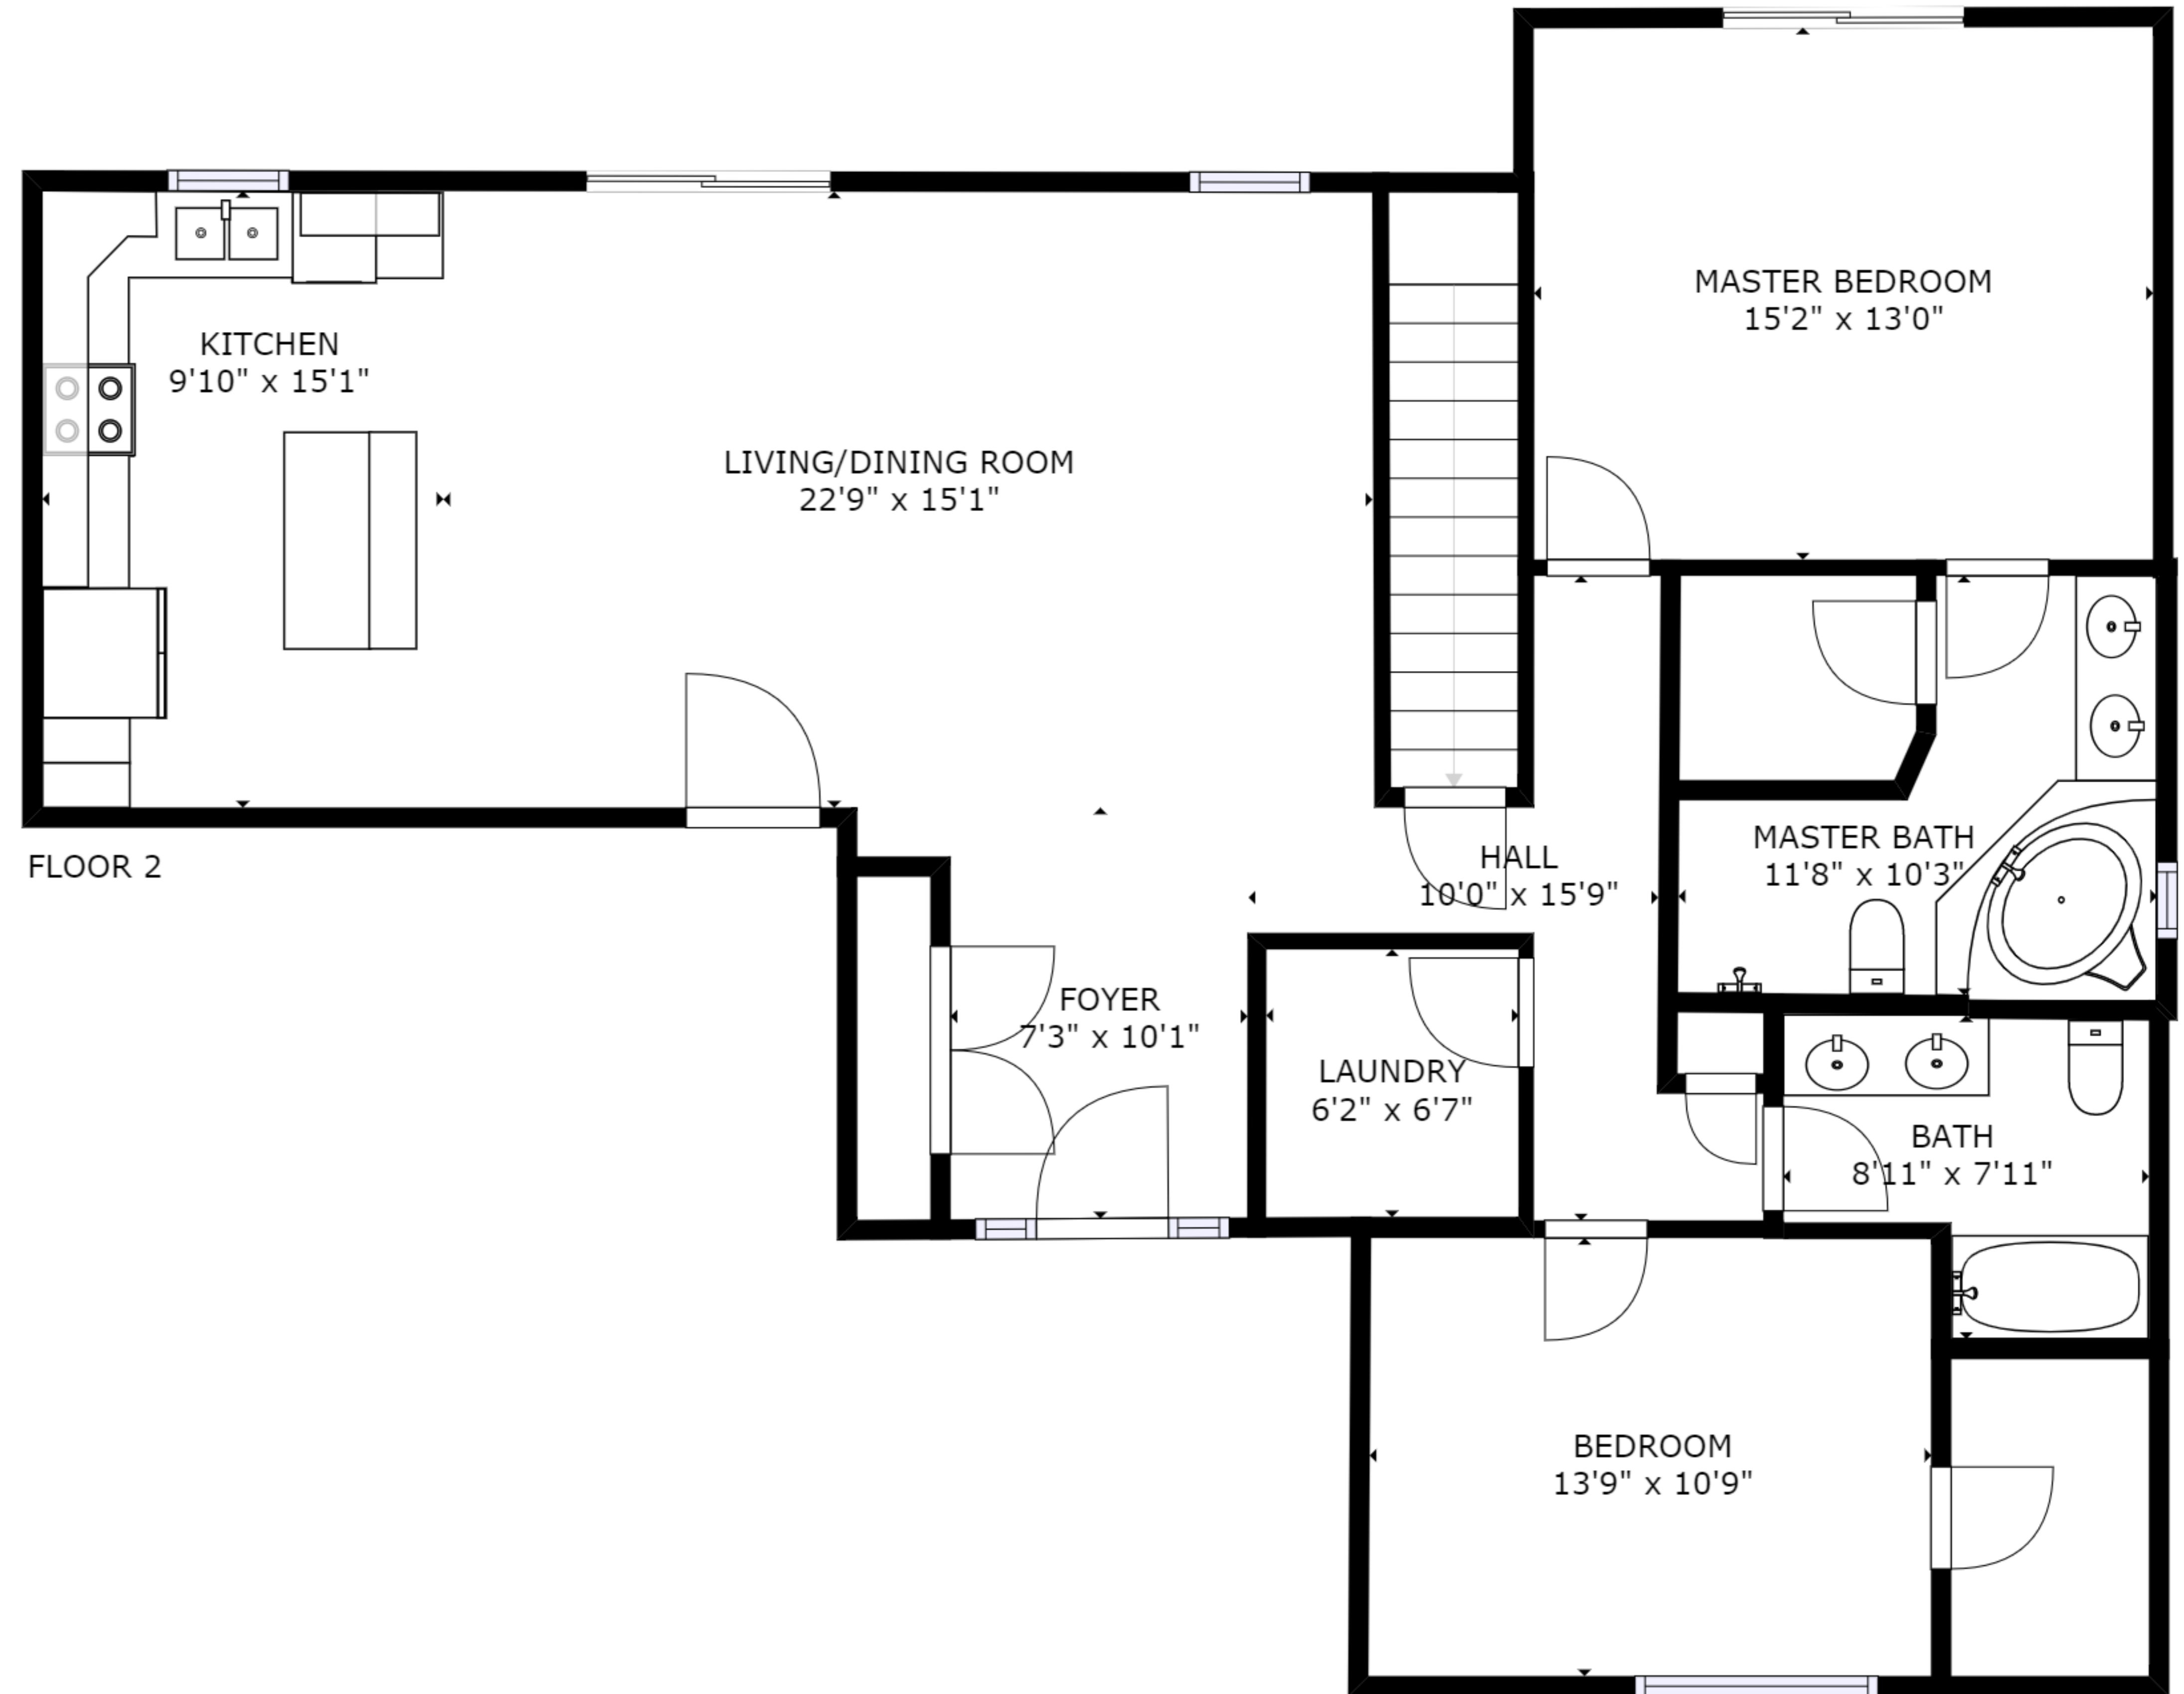

FLOOR 1

FLOOR 2

GROSS INTERNAL AREA  
 FLOOR 1: 1040 sq ft, FLOOR 2: 1363 sq ft  
 TOTAL: 2403 sq ft

SIZES AND DIMENSIONS ARE APPROXIMATE, ACTUAL MAY VARY.