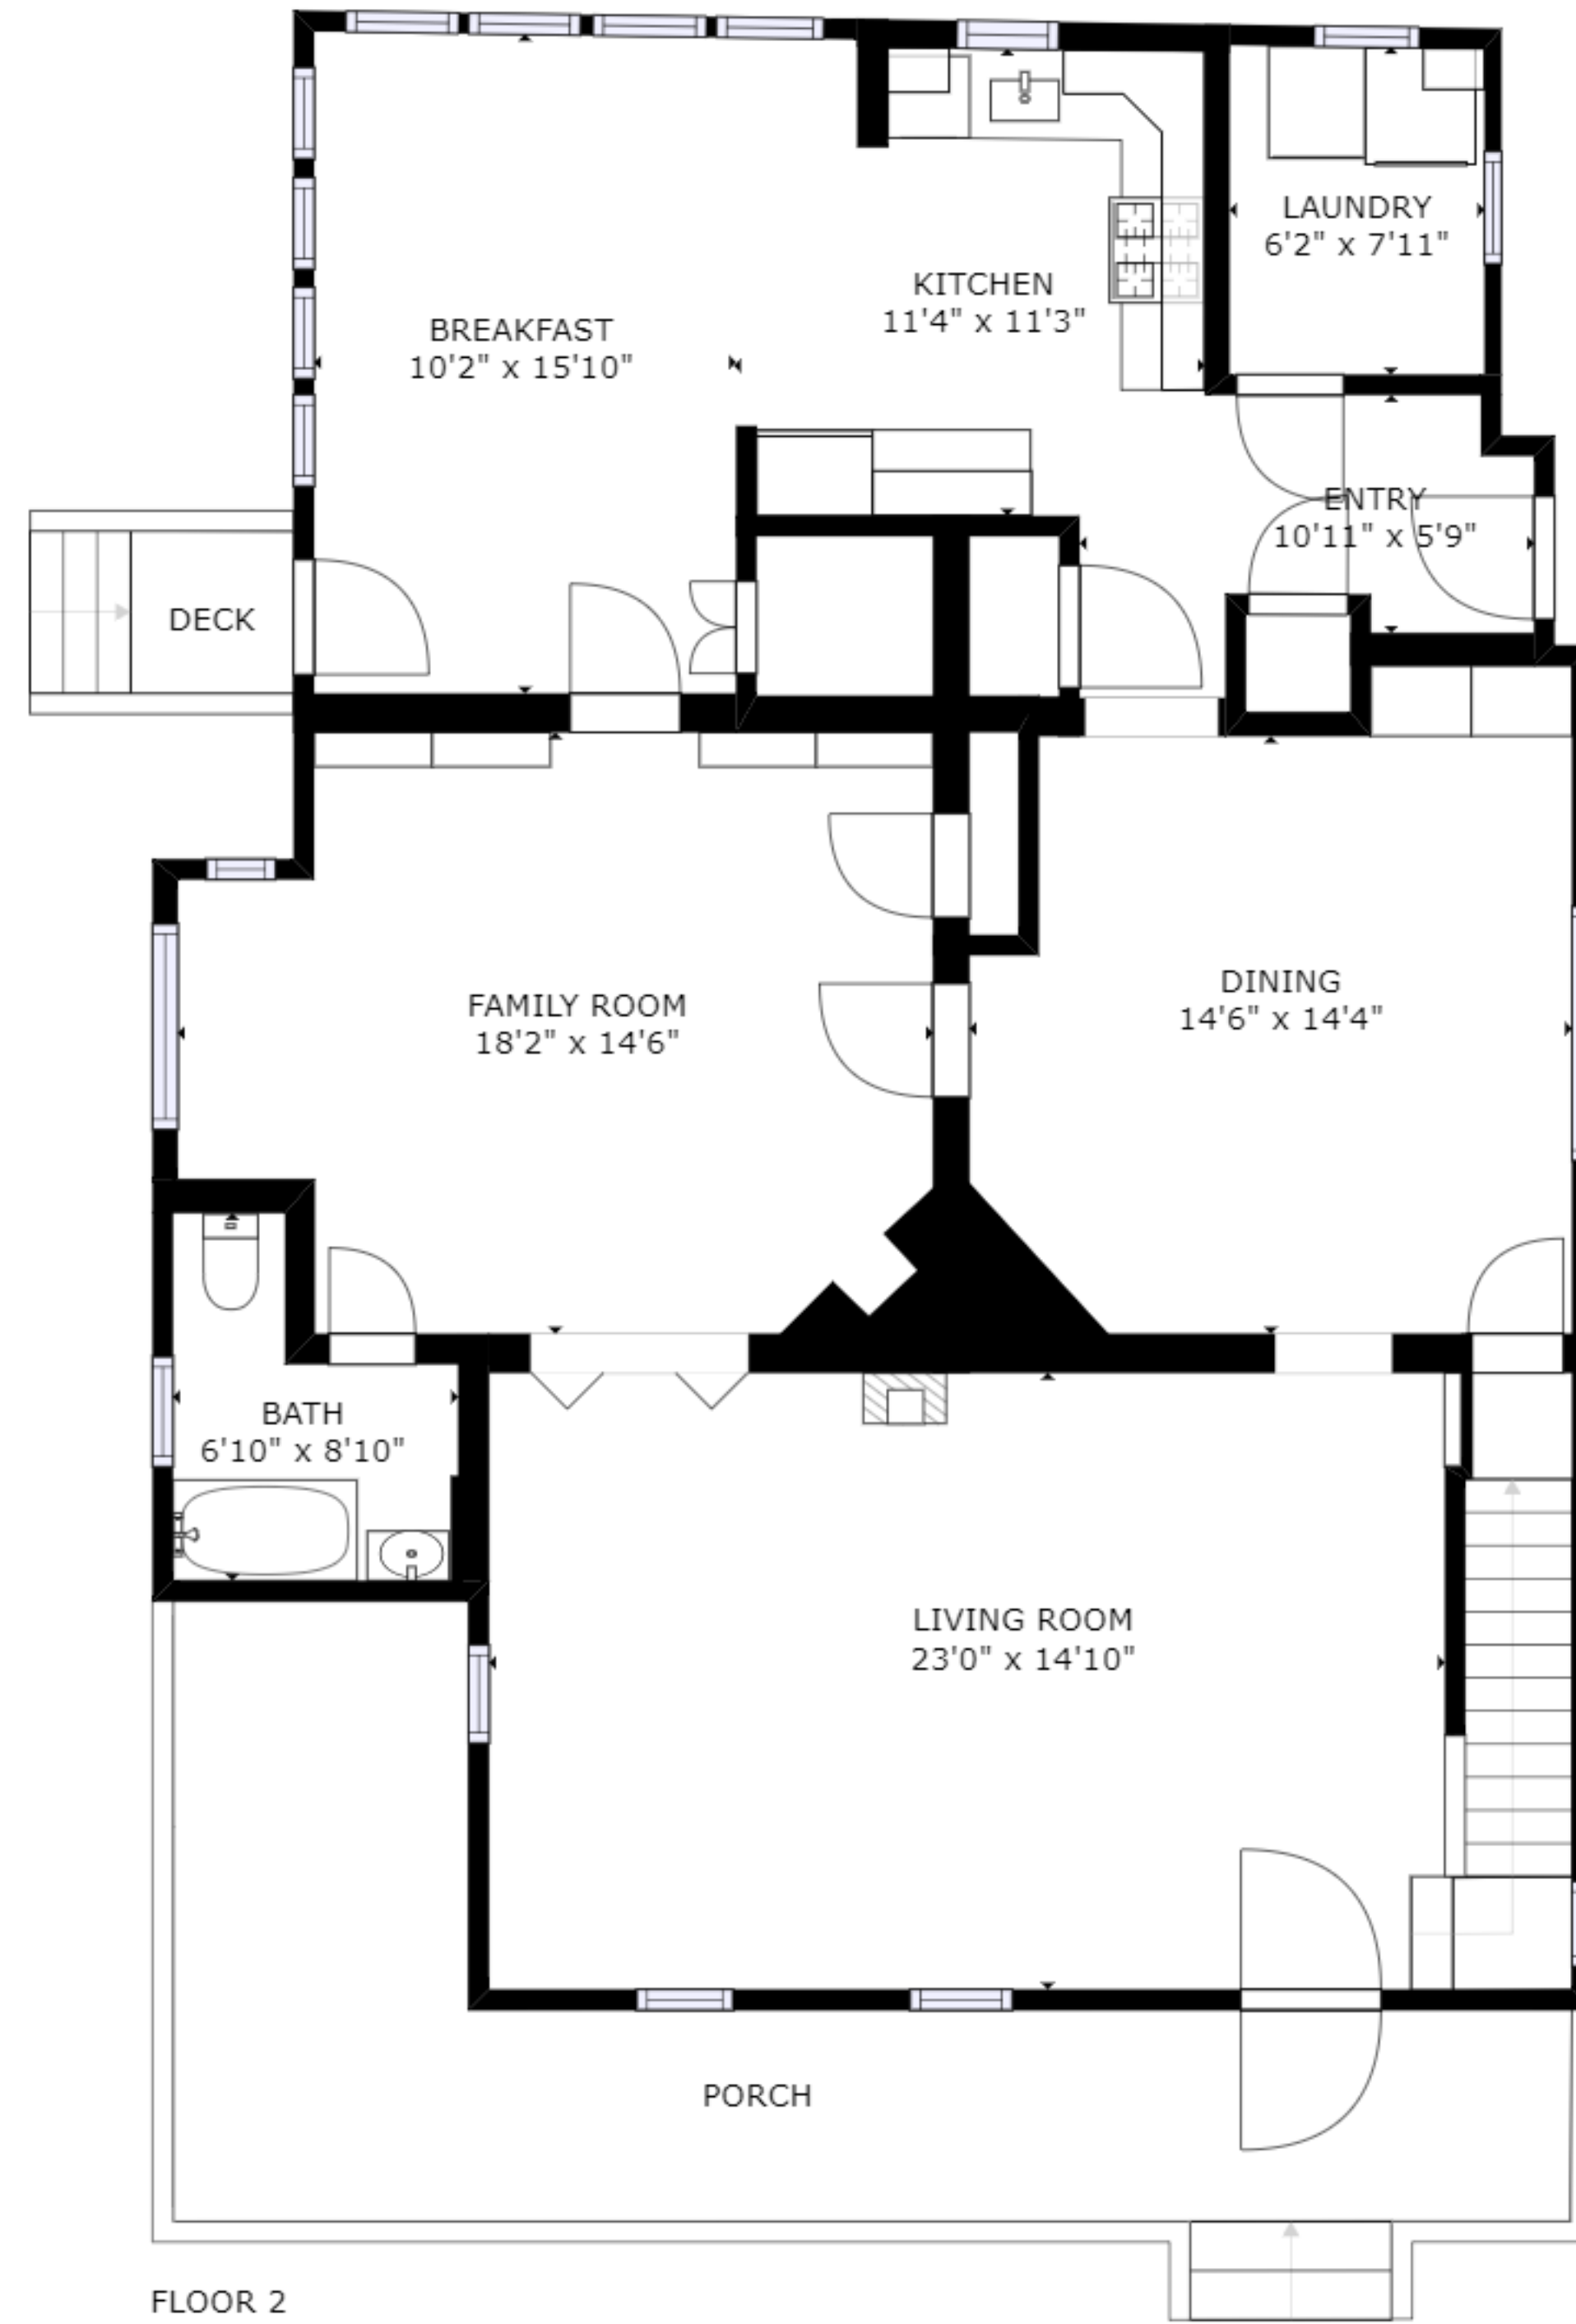

FLOOR 1

FLOOR 2

FLOOR 3

FLOOR 4

GROSS INTERNAL AREA  
 FLOOR 1: 1083 sq ft, FLOOR 2: 1405 sq ft  
 FLOOR 3: 867 sq ft, FLOOR 4: 483 sq ft  
 EXCLUDED AREAS: , REDUCED HEADROOM BELOW 1.5M: 243 sq ft  
 TOTAL: 3839 sq ft  
 SIZES AND DIMENSIONS ARE APPROXIMATE, ACTUAL MAY VARY.