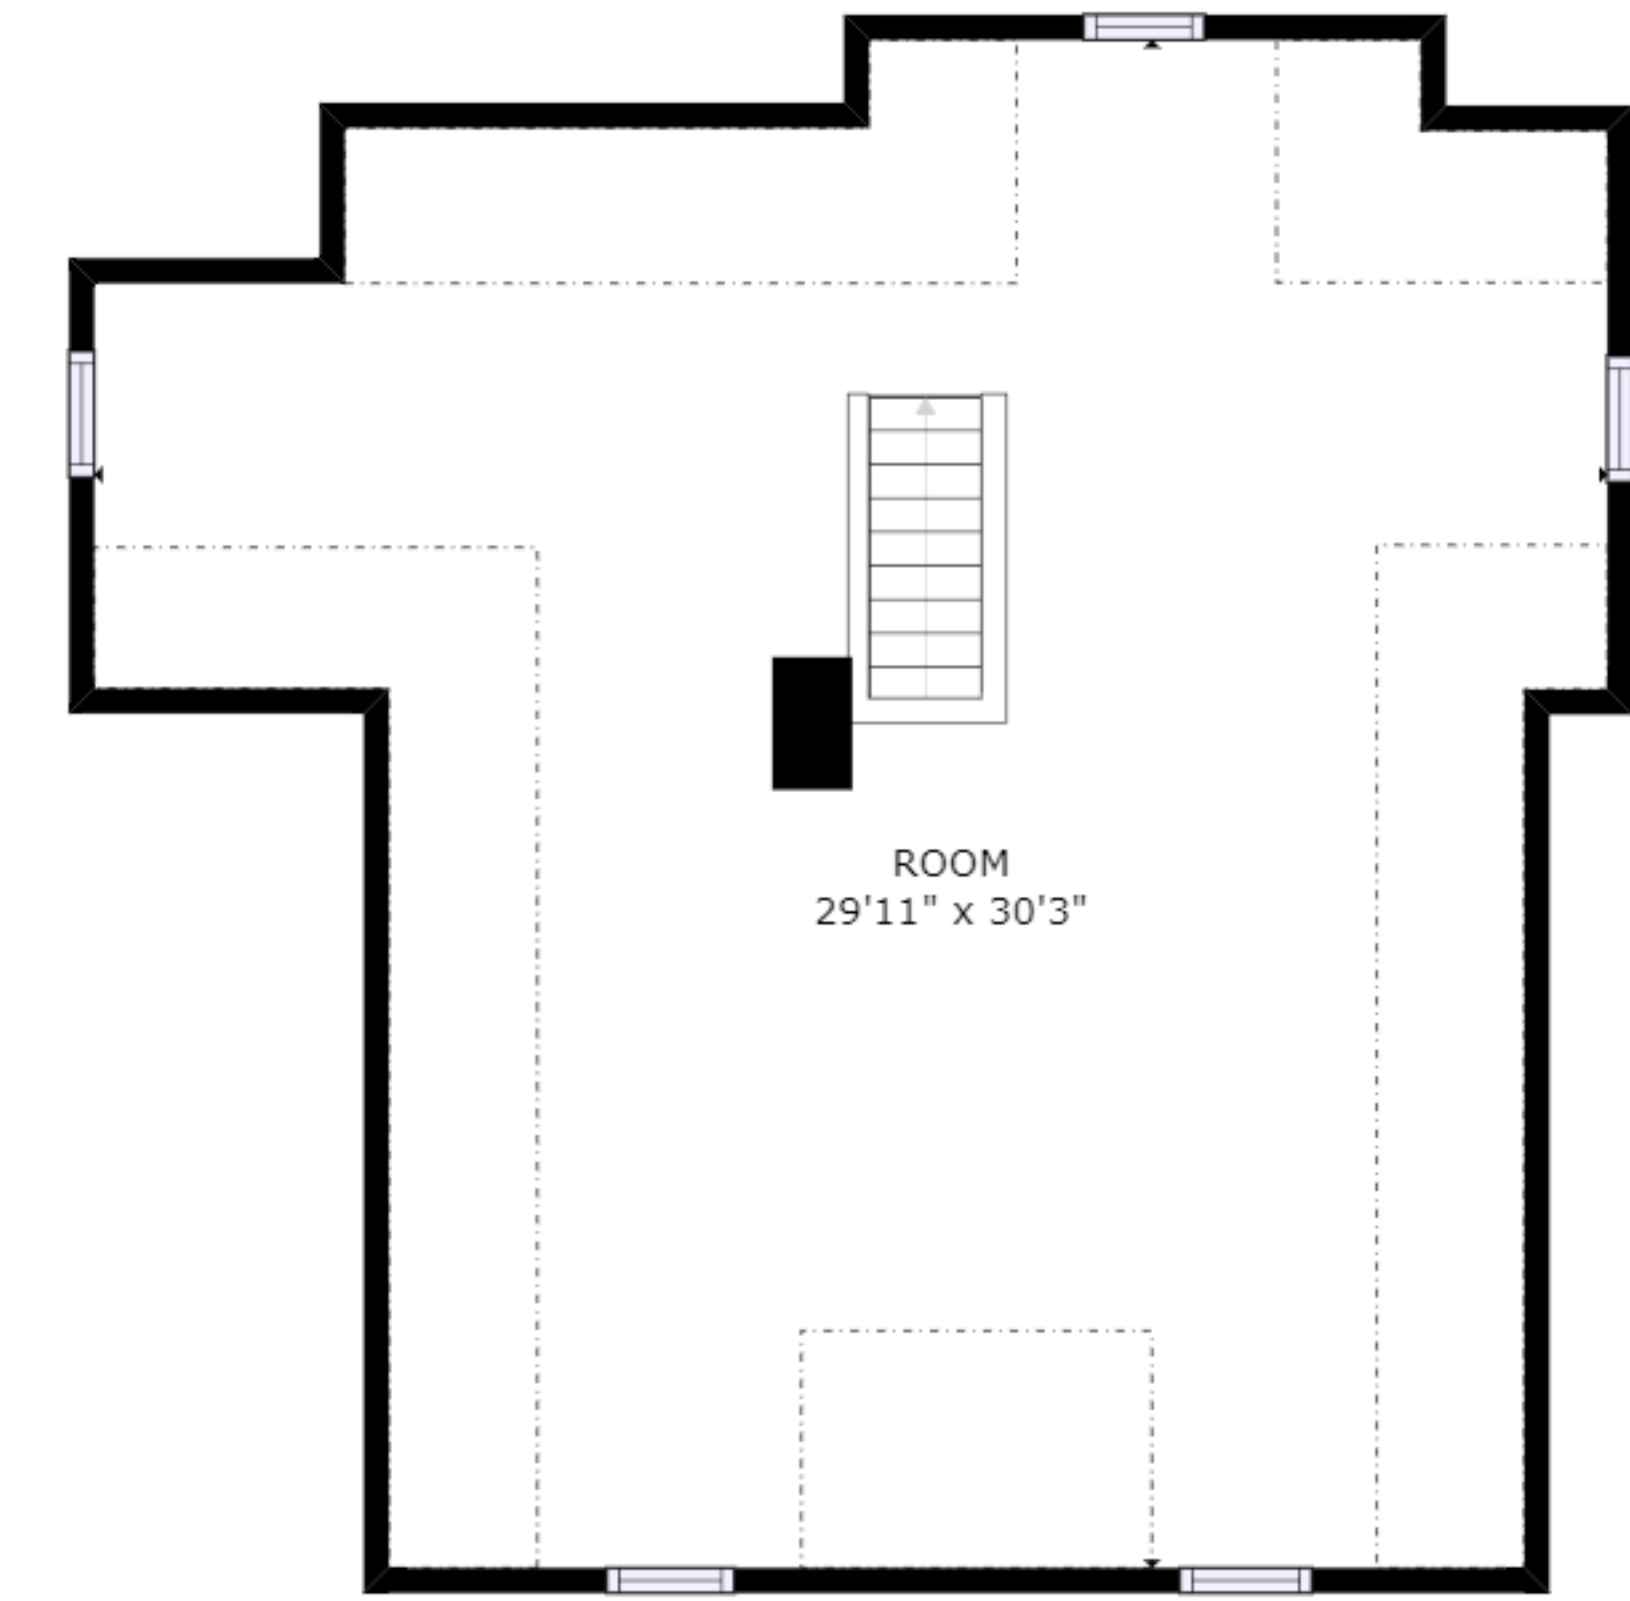

FLOOR 1

FLOOR 2

FLOOR 3

FLOOR 4

GROSS INTERNAL AREA  
 FLOOR 1: 1083 sq ft, FLOOR 2: 1405 sq ft  
 FLOOR 3: 867 sq ft, FLOOR 4: 483 sq ft  
 EXCLUDED AREAS: , REDUCED HEADROOM BELOW 1.5M: 243 sq ft  
 TOTAL: 3839 sq ft  
 SIZES AND DIMENSIONS ARE APPROXIMATE, ACTUAL MAY VARY.