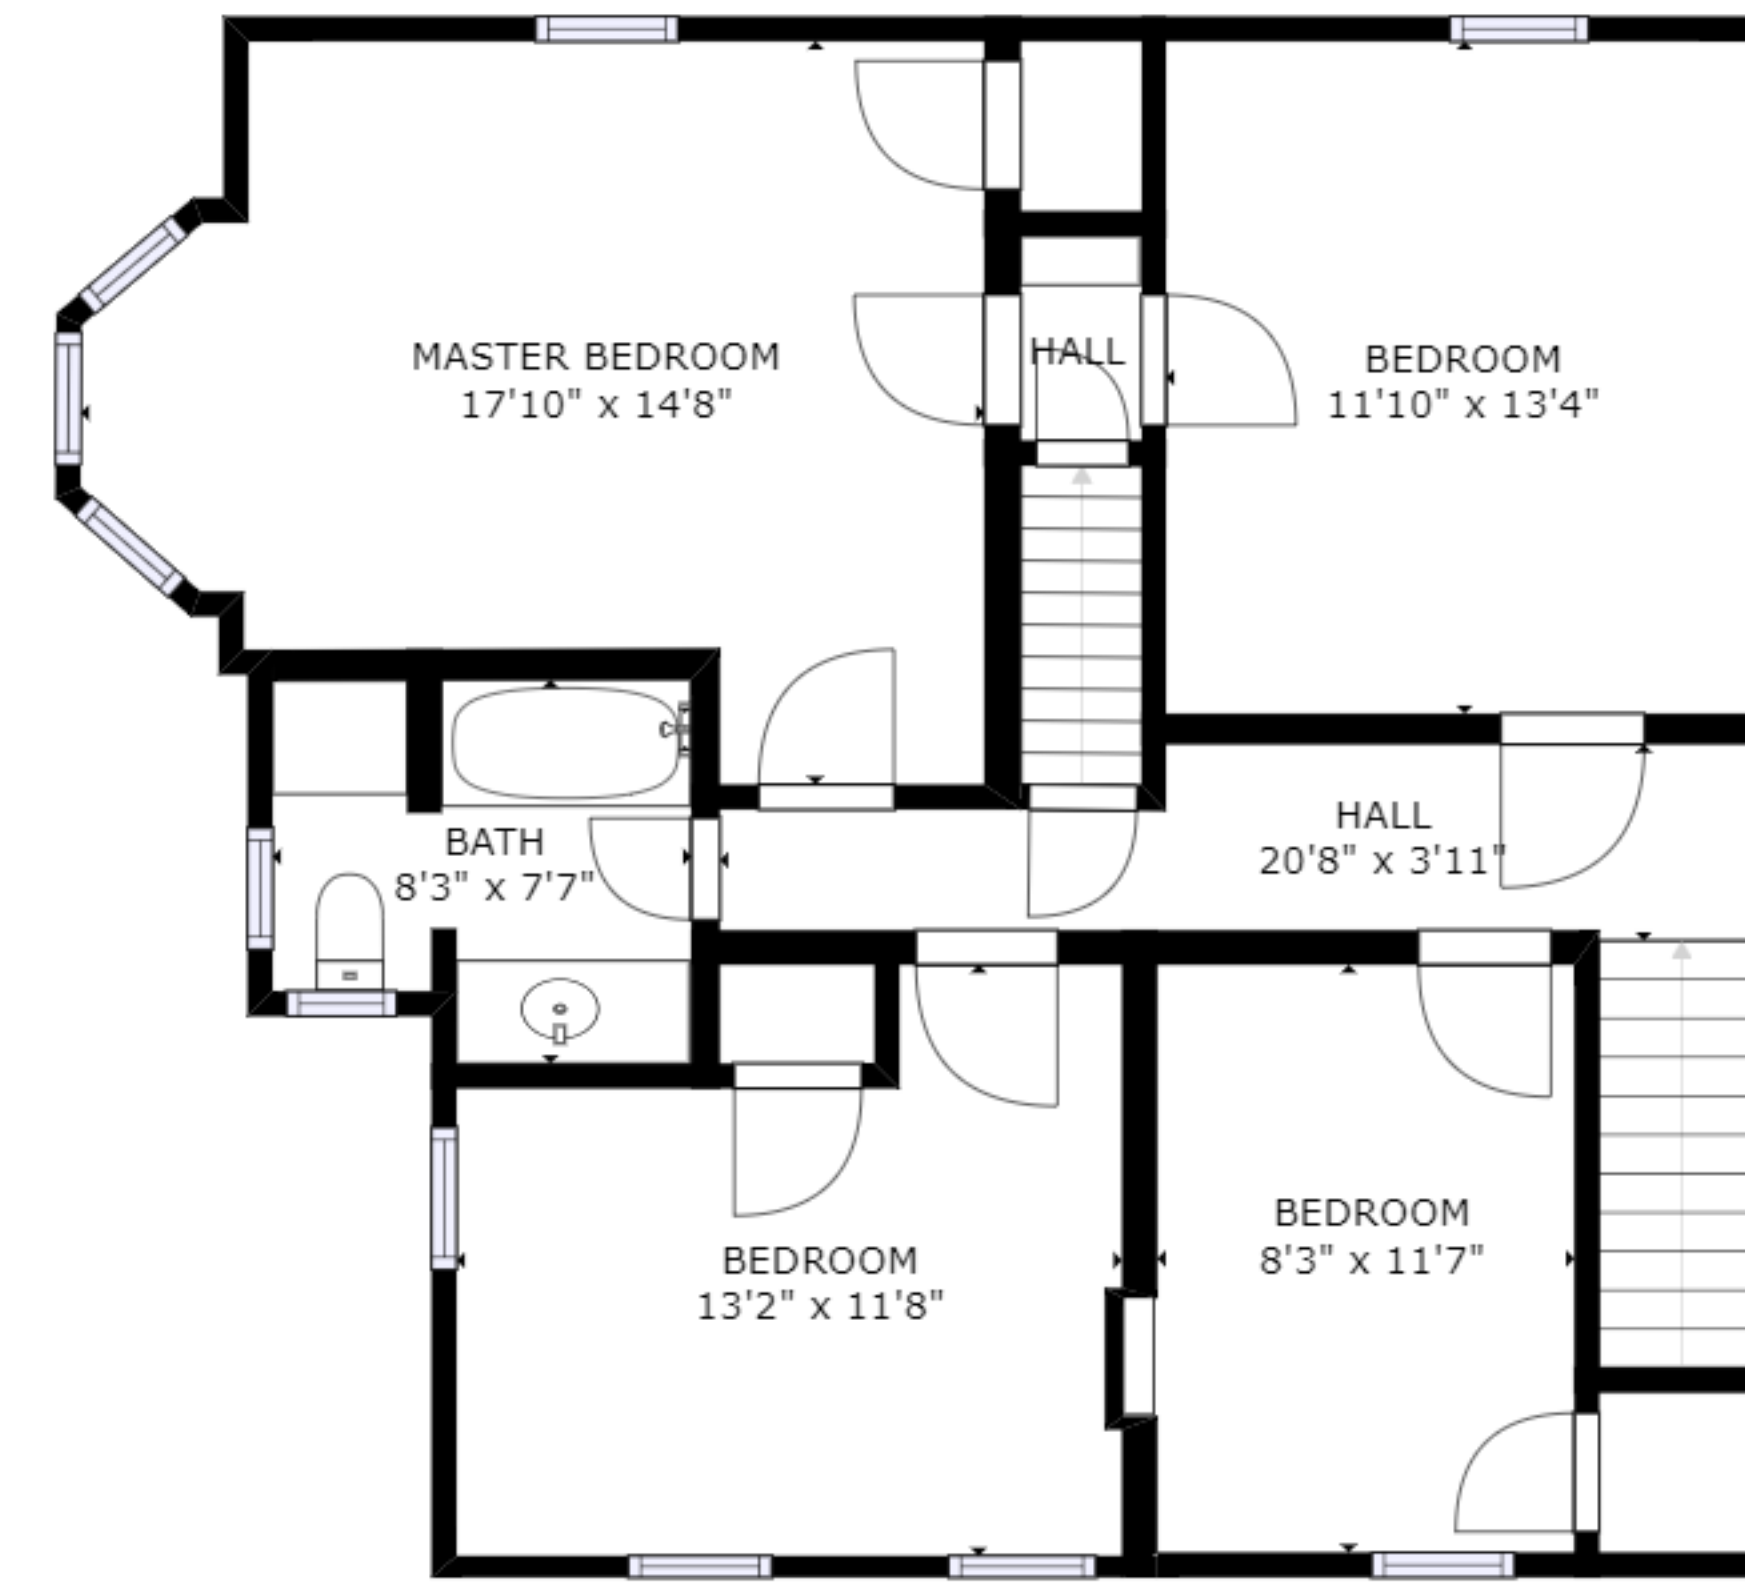

FLOOR 1

FLOOR 2

FLOOR 3

FLOOR 4

GROSS INTERNAL AREA  
 FLOOR 1: 1083 sq ft, FLOOR 2: 1405 sq ft  
 FLOOR 3: 867 sq ft, FLOOR 4: 483 sq ft  
 EXCLUDED AREAS: , REDUCED HEADROOM BELOW 1.5M: 243 sq ft  
 TOTAL: 3839 sq ft  
 SIZES AND DIMENSIONS ARE APPROXIMATE, ACTUAL MAY VARY.