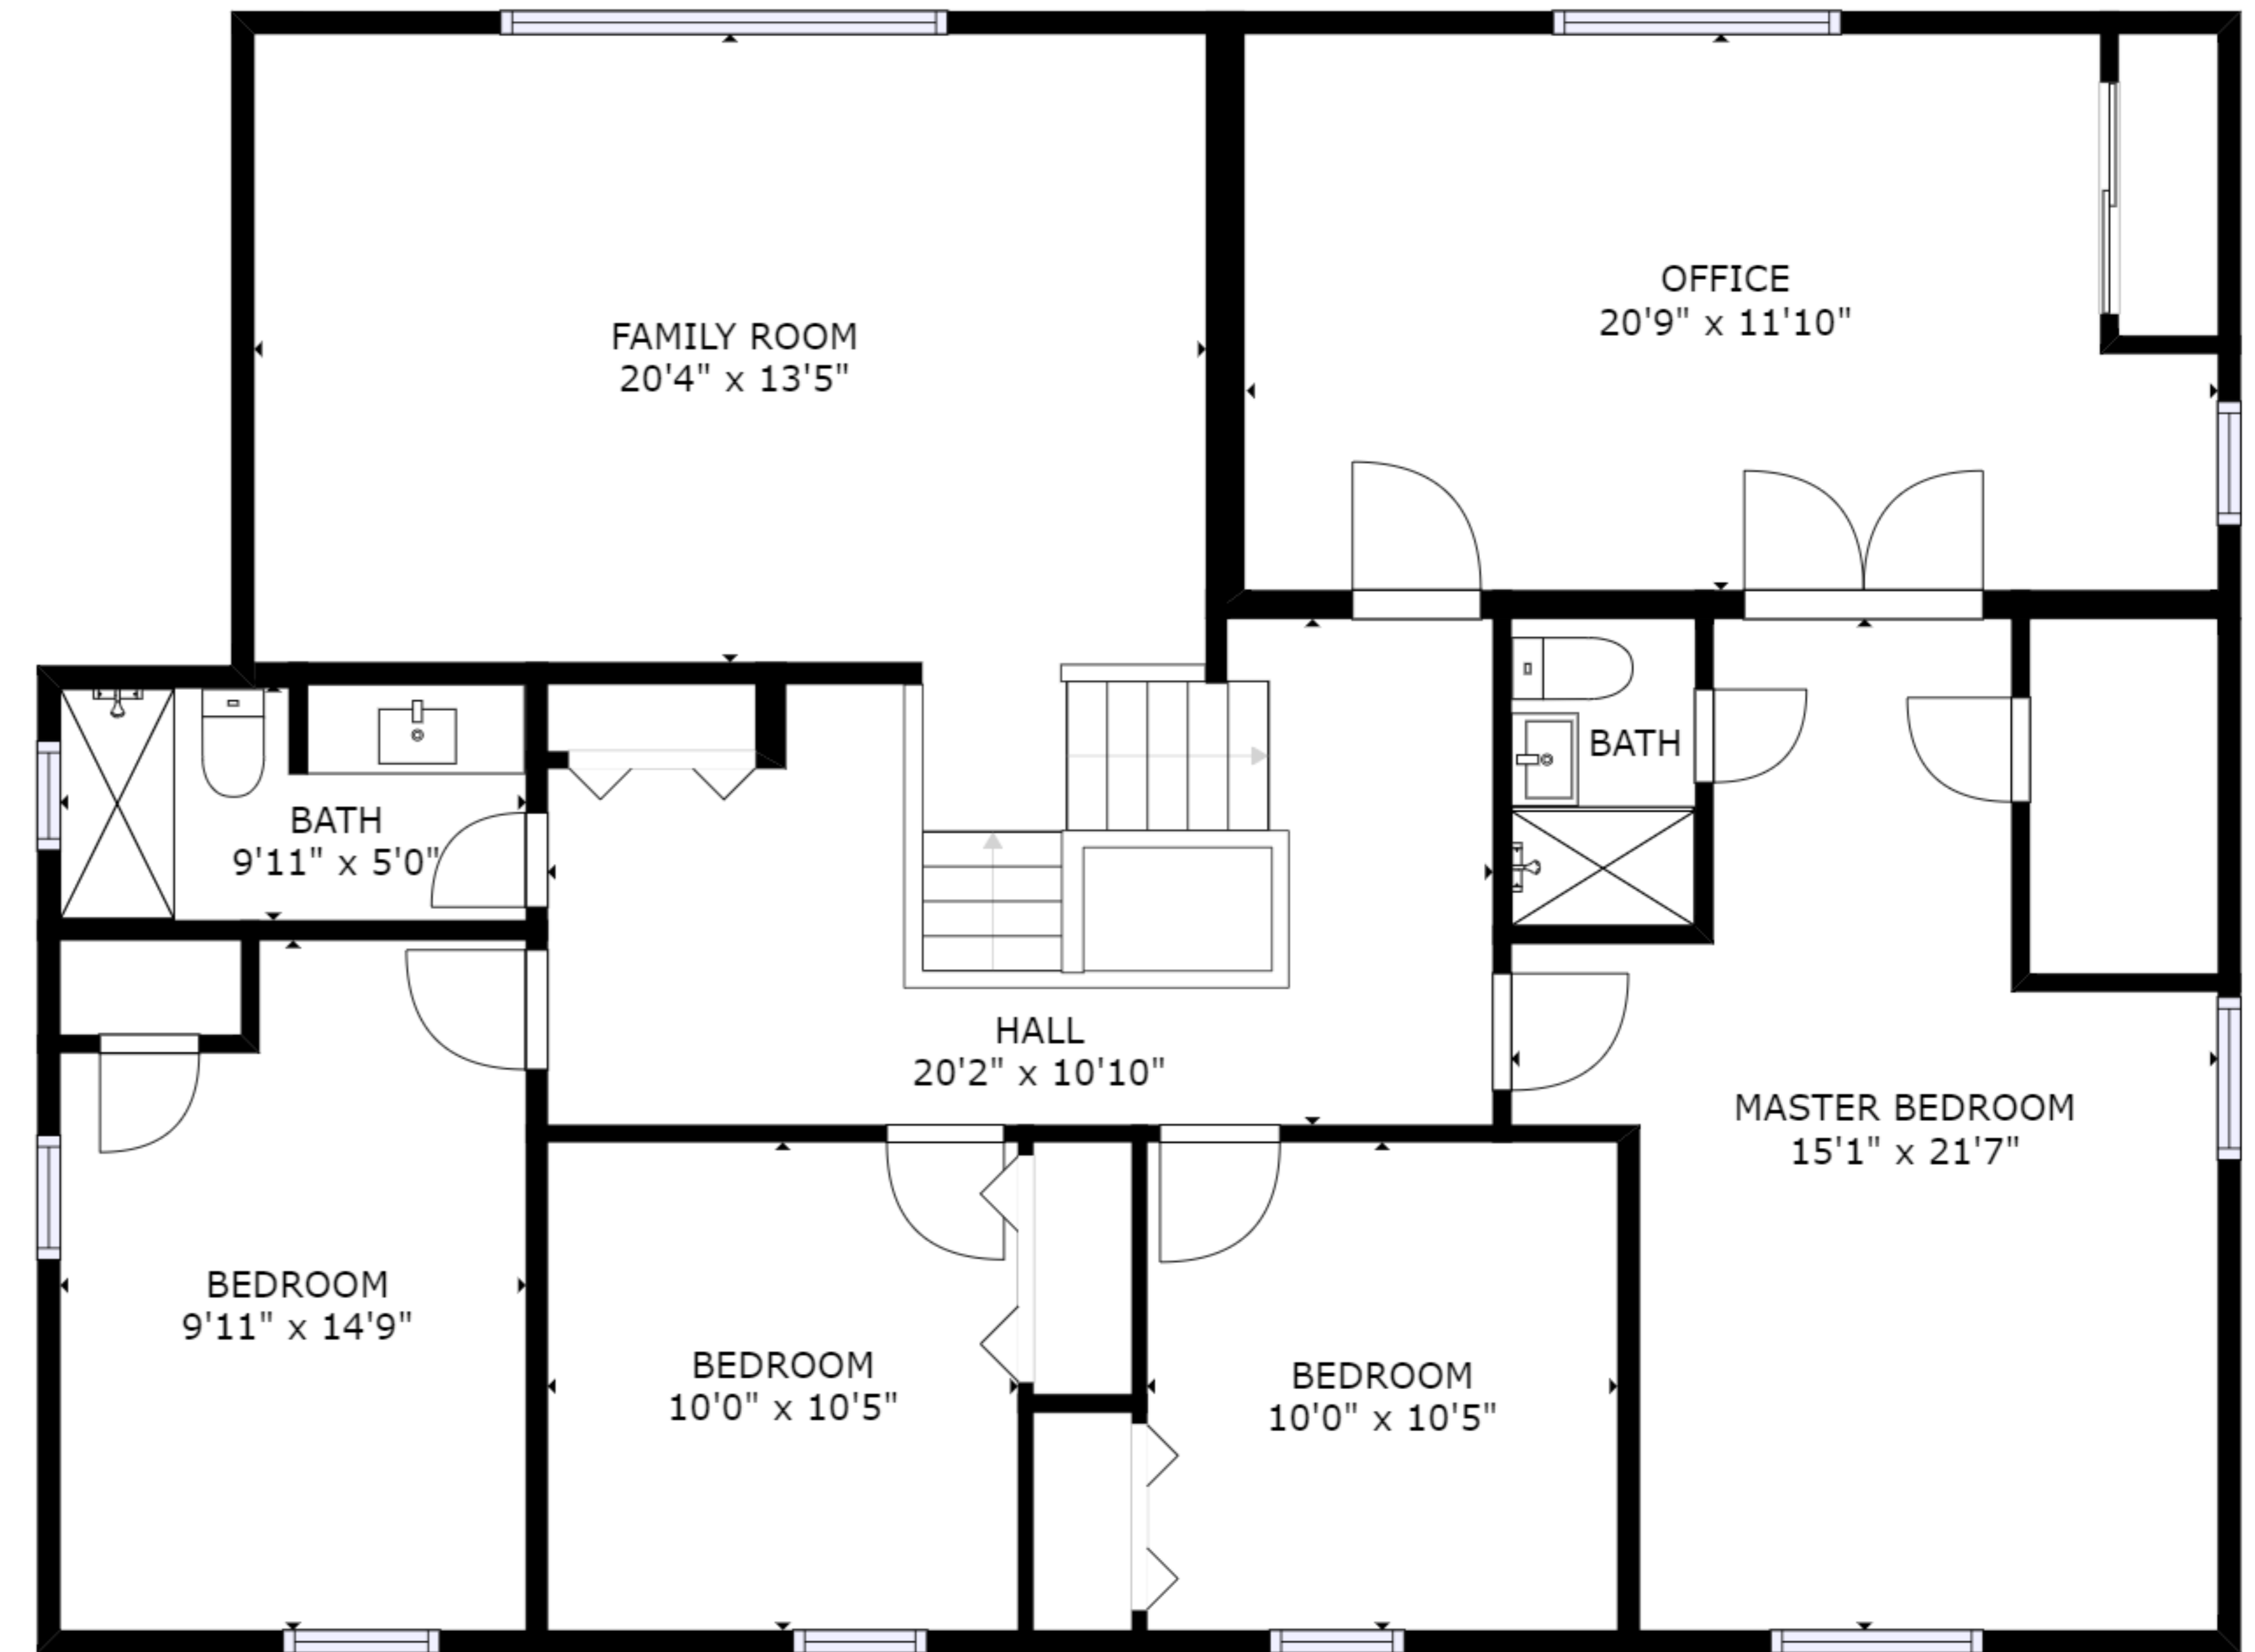

FLOOR 1

FLOOR 2

FLOOR 3

GROSS INTERNAL AREA
 FLOOR 1: 243 sq ft, FLOOR 2: 1199 sq ft
 FLOOR 3: 1501 sq ft
 TOTAL: 2942 sq ft

SIZES AND DIMENSIONS ARE APPROXIMATE, ACTUAL MAY VARY.