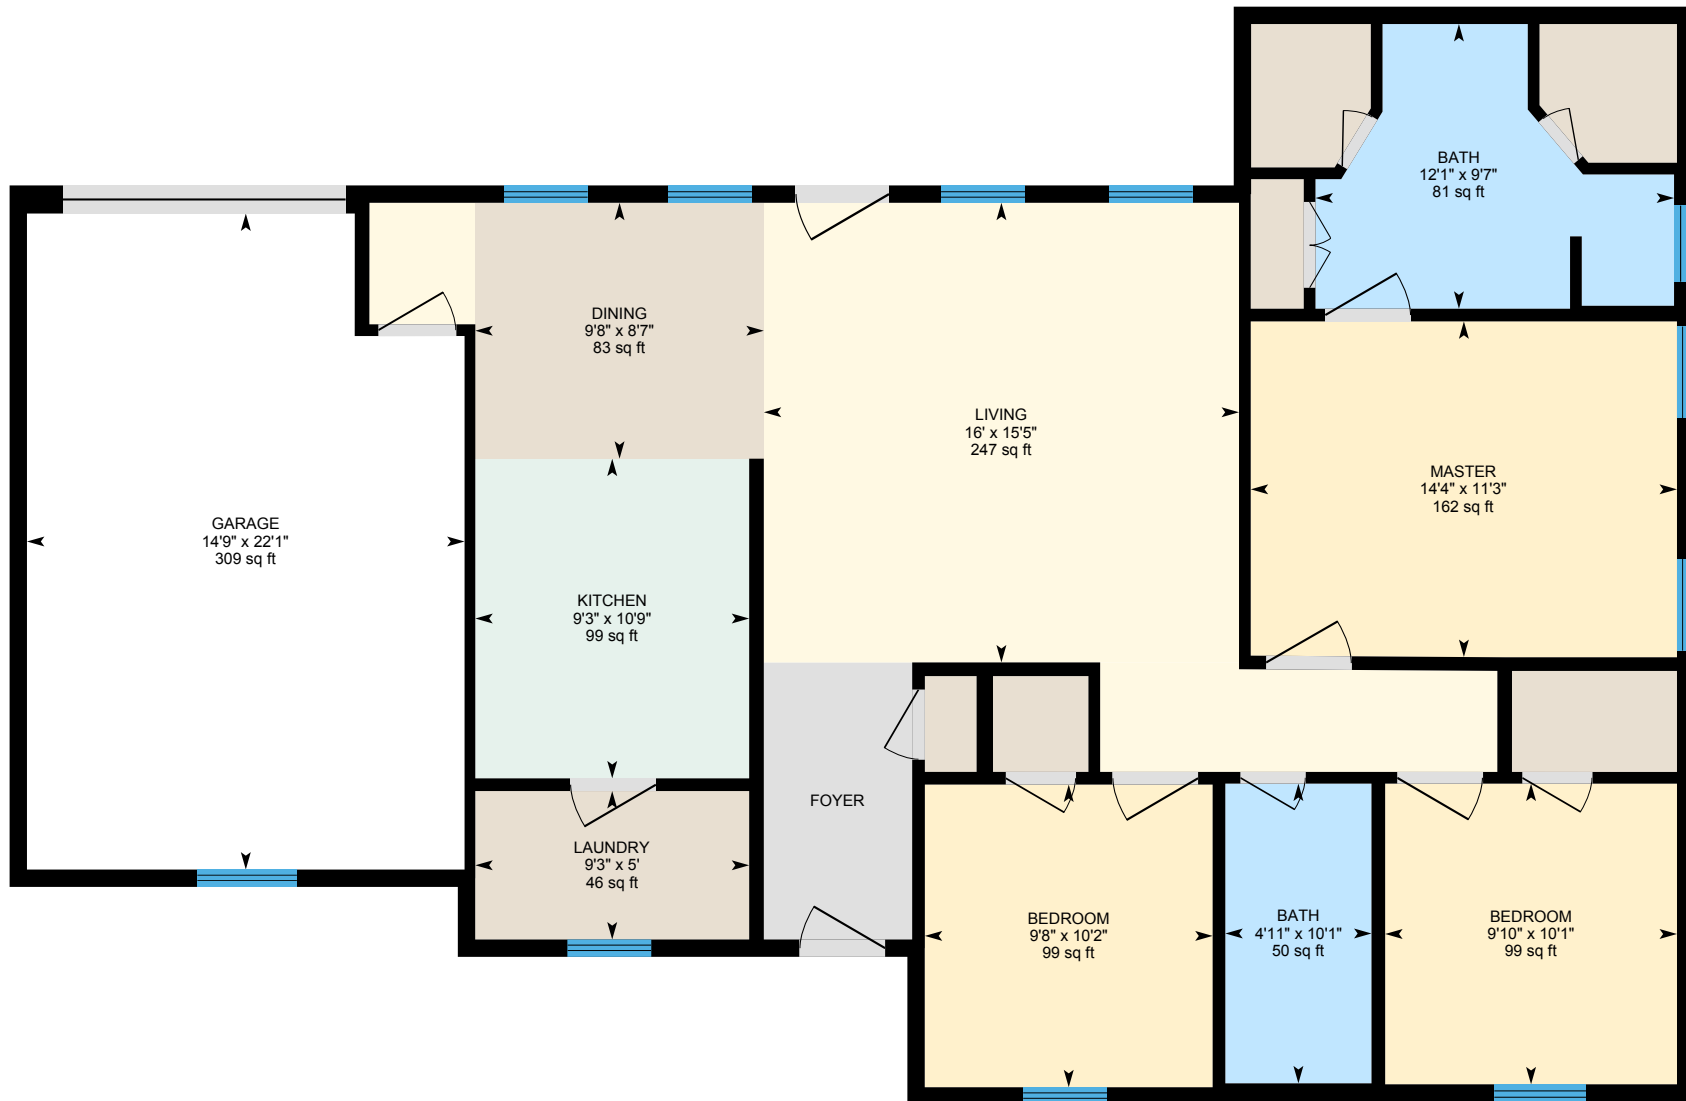

228 Old Martin Chapel Rd, Portland, TN

1st Floor Total Exterior Area 1320 sq ft
Total Interior Area 1225 sq ft

PREPARED: May, 2020

White regions are excluded from total floor area. All room dimensions and floor areas must be considered approximate and are subject to independent verification. For method of measurement please see <https://youriguide.com/measure/>.

228 Old Martin Chapel Rd, Portland, TN

Property Details

Room Measurements

Only major rooms are listed. Some listed rooms may be excluded from total interior floor area (e.g. garage). Room dimensions are largest length and width; parts of room may be smaller. Room area is not always equal to product of length and width.

Main Building

1ST FLOOR

Bath: 9'7" x 12'1" | 81 sq ft
Bath: 10'1" x 4'11" | 50 sq ft
Bedroom: 10'1" x 9'10" | 99 sq ft
Bedroom: 10'2" x 9'8" | 99 sq ft
Dining: 8'7" x 9'8" | 83 sq ft
Garage: 22'1" x 14'9" | 309 sq ft
Kitchen: 10'9" x 9'3" | 99 sq ft
Laundry: 5' x 9'3" | 46 sq ft
Living: 15'5" x 16' | 247 sq ft
Master: 11'3" x 14'4" | 162 sq ft

Main Building

1ST FLOOR

Interior Area: 1225 sq ft
Excluded Area: 309 sq ft
Perimeter Wall Length: 162 ft
Perimeter Wall Thickness: 7.0 in
Exterior Area: 1320 sq ft

Total Above Grade Floor Area

Main Building Interior: 1225 sq ft
Main Building Excluded: 309 sq ft
Main Building Exterior: 1320 sq ft