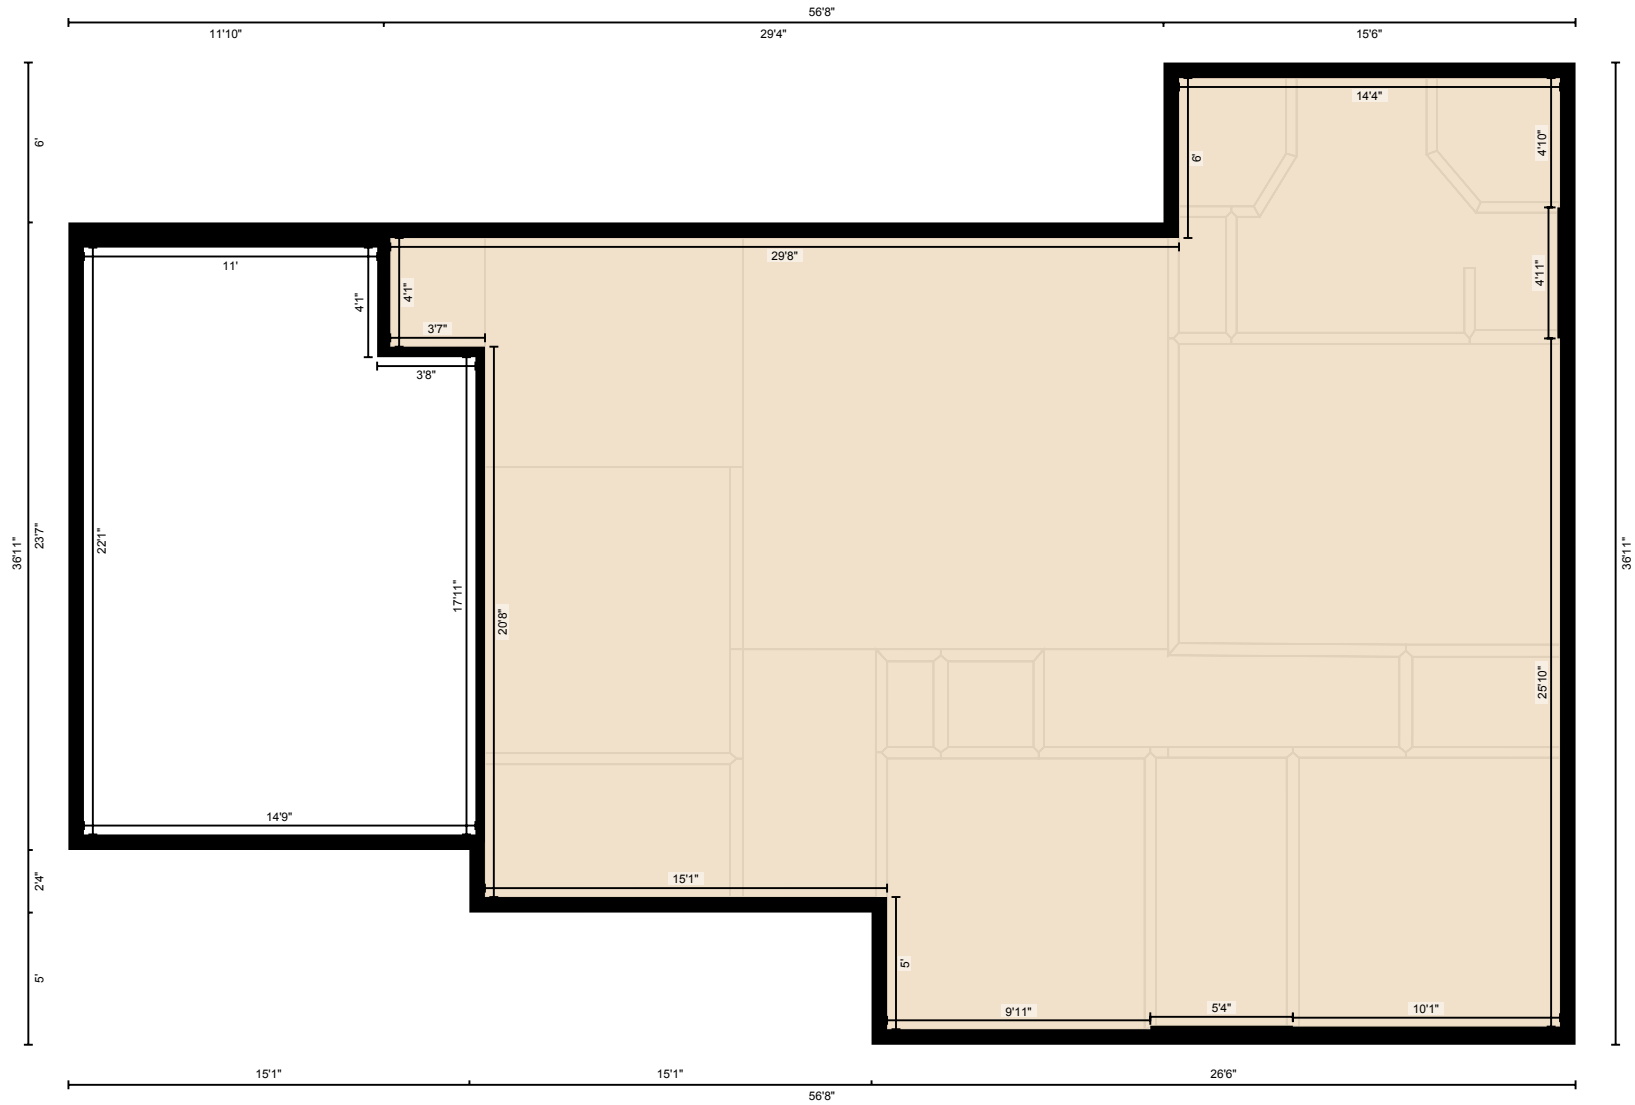

228 Old Martin Chapel Rd, Portland, TN

1st Floor Total Exterior Area 1320 sq ft
Total Interior Area 1225 sq ft

PREPARED: May, 2020

White regions are excluded from total floor area. All room dimensions and floor areas must be considered approximate and are subject to independent verification. For method of measurement please see <https://youriguide.com/measure/>.

Floor Area Information

For explanation of floor area calculations and method of measurement please see <https://youriguide.com/measure/>. All displayed floor areas are rounded to nearest integer. Total area is computed before rounding and may not equal to sum of displayed floor areas.

Main Building

1ST FLOOR

Interior Area: 1225 sq ft
Excluded Area: 309 sq ft
Perimeter Wall Length: 162 ft
Perimeter Wall Thickness: 7.0 in
Exterior Area: 1320 sq ft

Total Above Grade Floor Area

Main Building Interior: 1225 sq ft
Main Building Excluded: 309 sq ft
Main Building Exterior: 1320 sq ft

228 Old Martin Chapel Rd, Portland, TN

Measurement Diagram for: 1st Floor

Exterior Wall Thickness: 7.0 in

PREPARED: May, 2020

White regions are excluded from total floor area. All room dimensions and floor areas must be considered approximate and are subject to independent verification. For method of measurement please see <https://youriguide.com/measure/>.